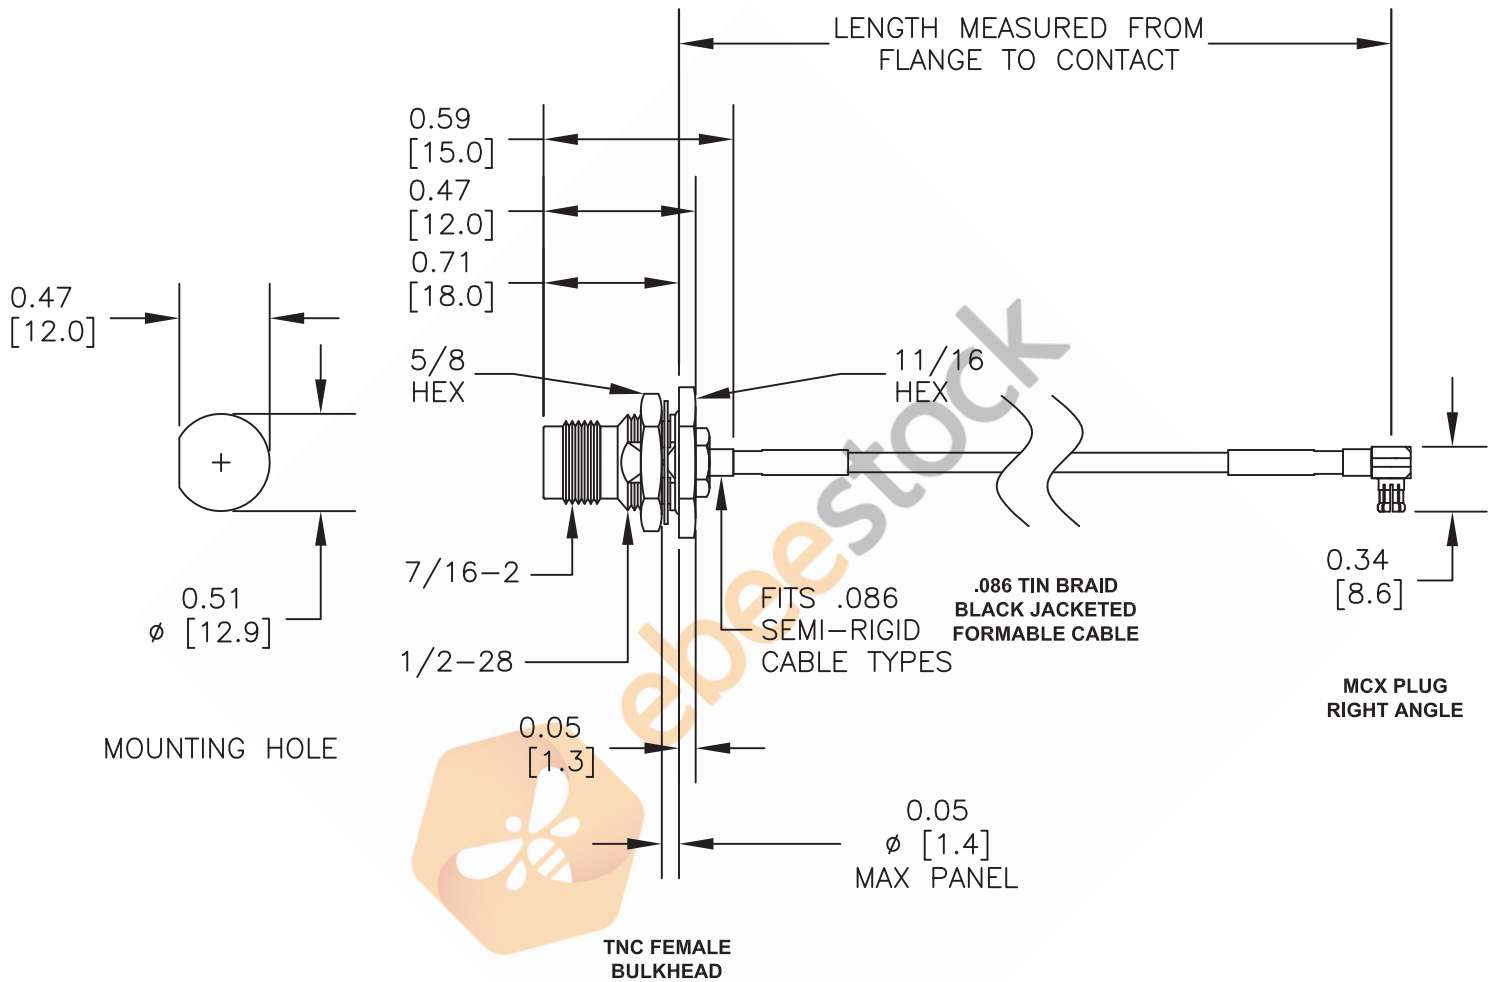

TNC Female Bulkhead to MCX Plug Right Angle Semi-Flexible Precision
Cable 24 Inch Length Using Coax

Note: This part is lead free.

8TH FLOOR, BUILDING 1, YONGFU SCIENCE AND TECHNOLOGY
CENTER INDUSTRIAL PARK, NANZHA DISTRICT 5,
HUMEN, 523900, DONGGUAN, GUANGDONG, CHINA

ebeestock

WEBSITE: www.ebeestock.com
EMAIL: sales@ebeestock.com

NOTES:

1. UNLESS OTHERWISE SPECIFIED ALL DIMENSIONS ARE NOMINAL.
2. ALL SPECIFICATIONS ARE SUBJECT TO CHANGE WITHOUT NOTICE AT ANY TIME.
3. DIMENSIONS ARE IN INCHES [mm].
4. LENGTH TOLERANCE IS $\pm 1.5\%$ OR $3/8"$, WHICHEVER IS GREATER.

DWG TITLE

ET33414

FSCM NO. 53919

CAD FILE

012215

SCALE N/A

SIZE A

2233