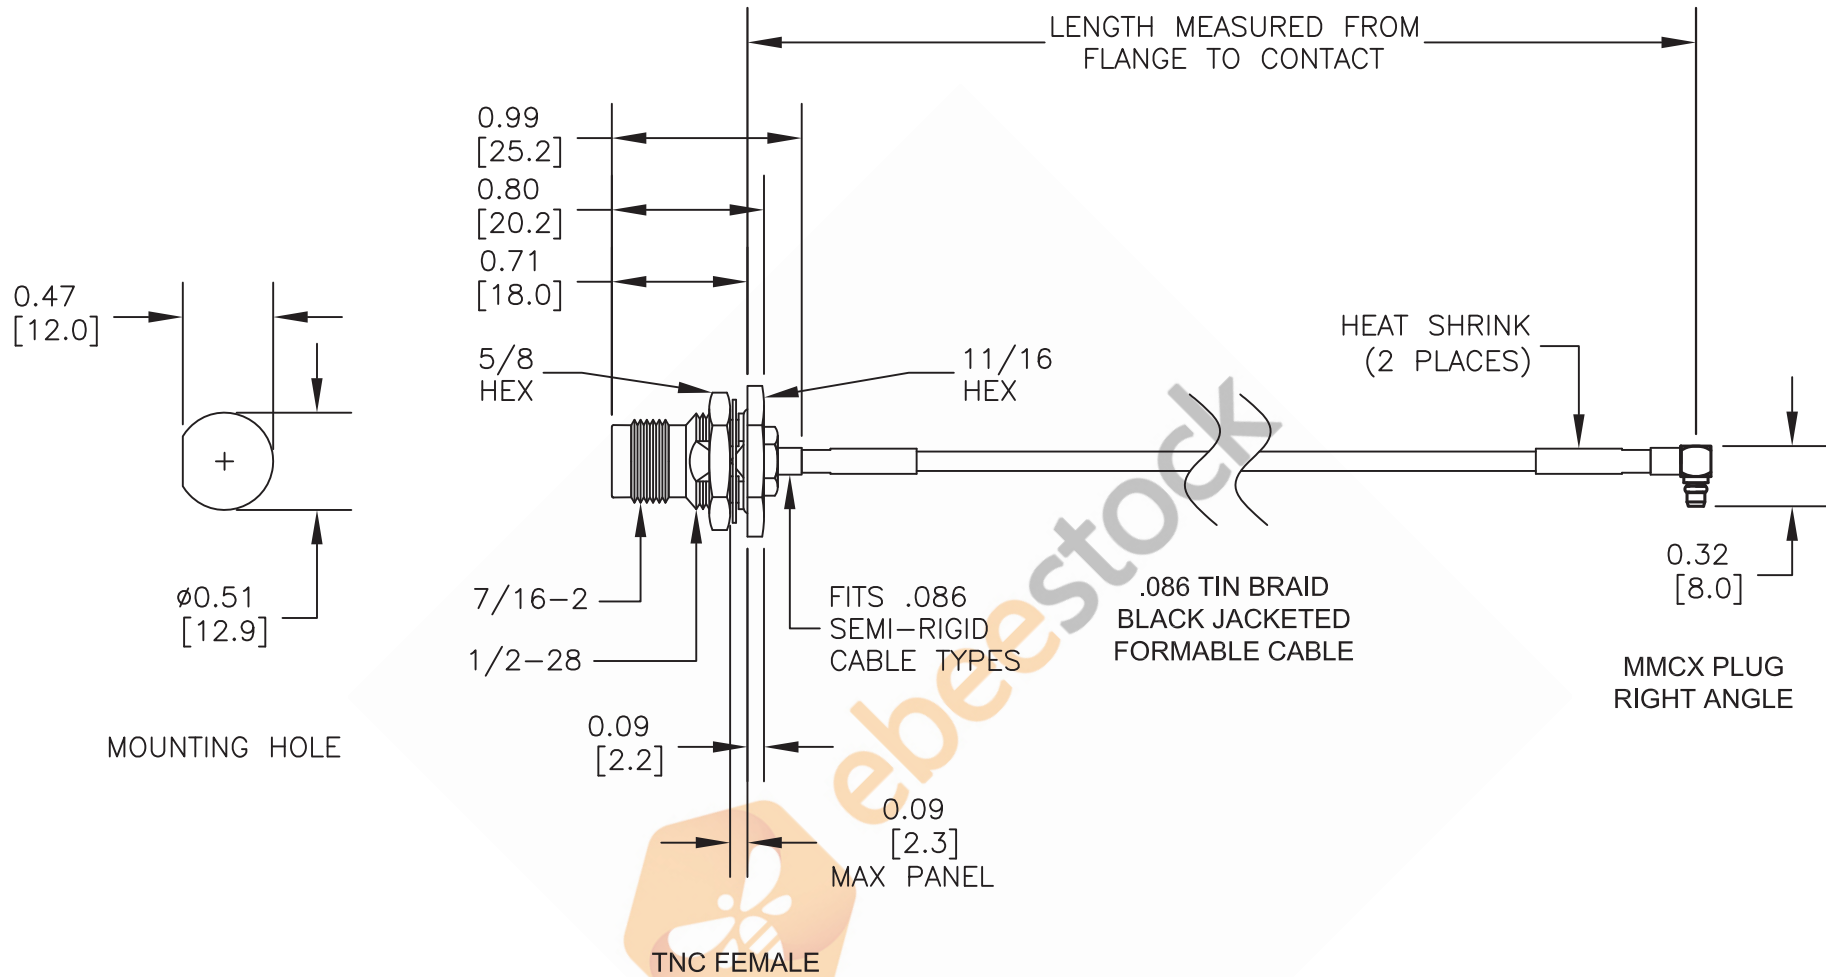

TNC Female Bulkhead to MMCX Plug Right Angle Semi-Flexible Cable 12 Inch Length Using Coax, LF Solder

STANDARD TOLERANCES

.X	±0.2
.XX	±0.1
.XXX	±0.05

*STANDARD TOLERANCES APPLY ONLY TO DIMENSIONS IN INCHES

ET33417

NOTES:

1. UNLESS OTHERWISE SPECIFIED ALL DIMENSIONS ARE NOMINAL.
2. ALL SPECIFICATIONS ARE SUBJECT TO CHANGE WITHOUT NOTICE AT ANY TIME.
3. DIMENSIONS ARE IN INCHES [mm].

CAGE CODE 53919

CAD FILE 050917

SCALE N/A

SIZE A

2233