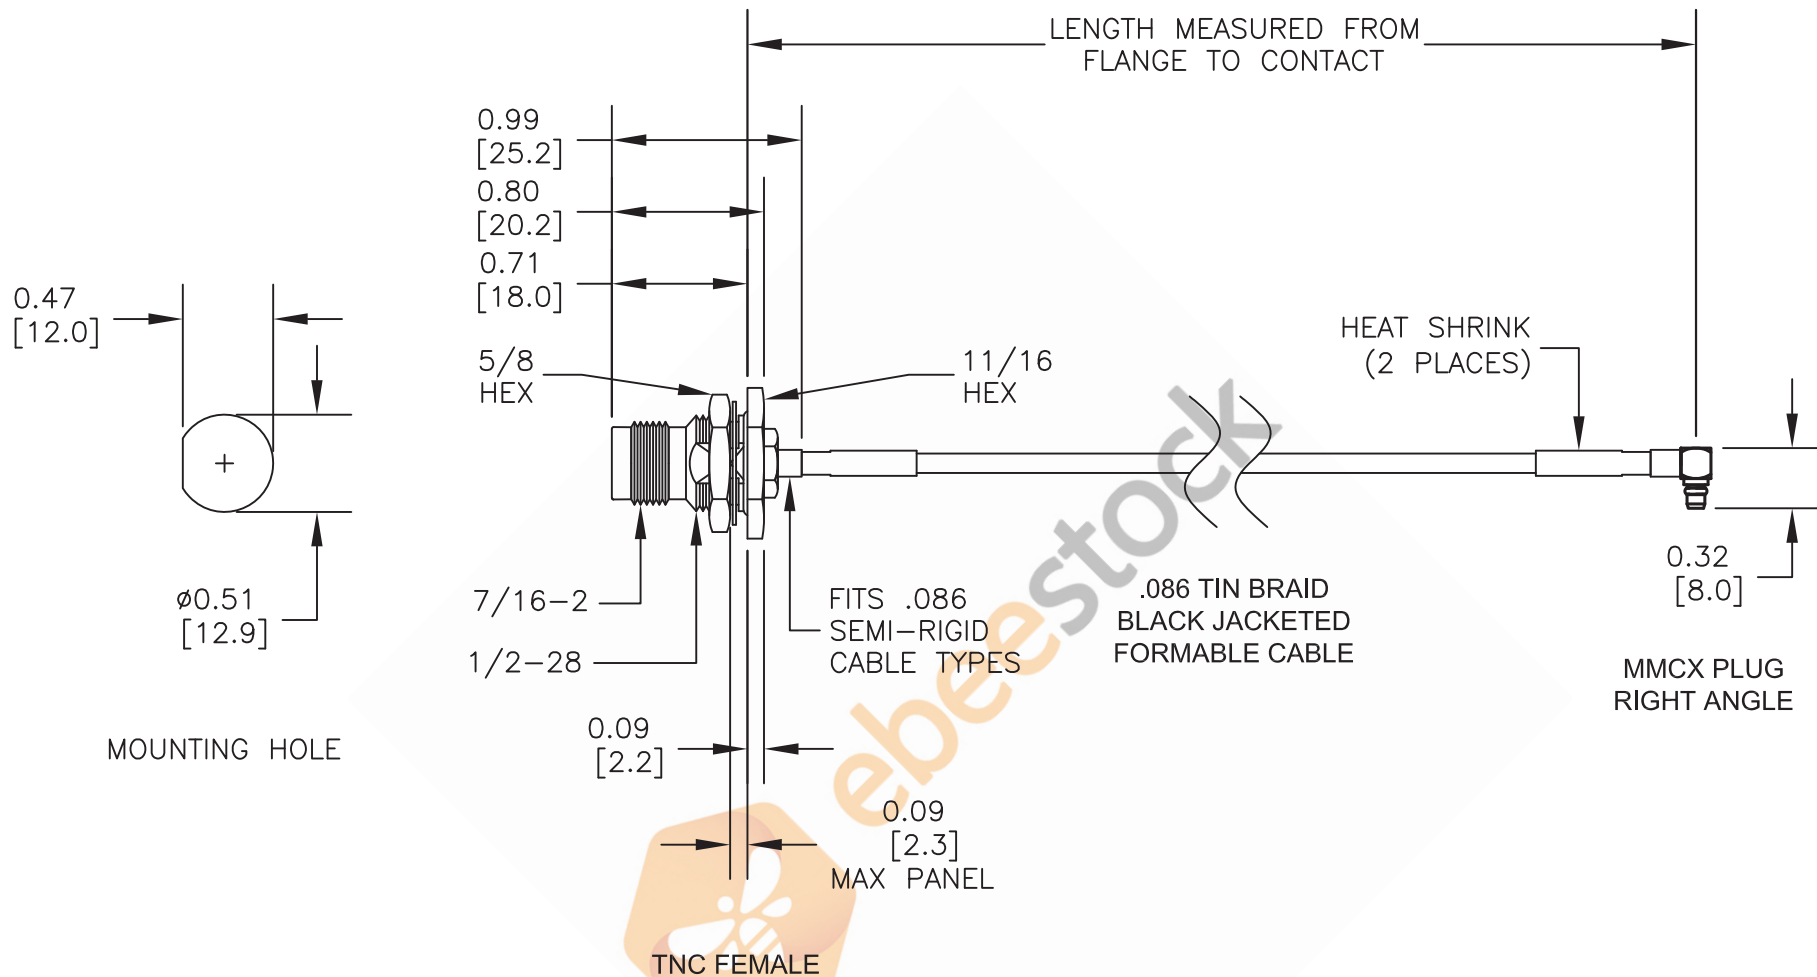

TNC Female Bulkhead to MMCX Plug Right Angle Semi-Flexible Cable 24 Inch Length Using Coax , LF Solder

STANDARD TOLERANCES

.X	±0.2
.XX	±0.1
.XXX	±0.05

*STANDARD TOLERANCES APPLY ONLY TO DIMENSIONS IN INCHES

ET33419

NOTES:

1. UNLESS OTHERWISE SPECIFIED ALL DIMENSIONS ARE NOMINAL.
2. ALL SPECIFICATIONS ARE SUBJECT TO CHANGE WITHOUT NOTICE AT ANY TIME.
3. DIMENSIONS ARE IN INCHES [mm].

CAGE CODE 53919

CAD FILE 050917

SCALE N/A

SIZE A

2233