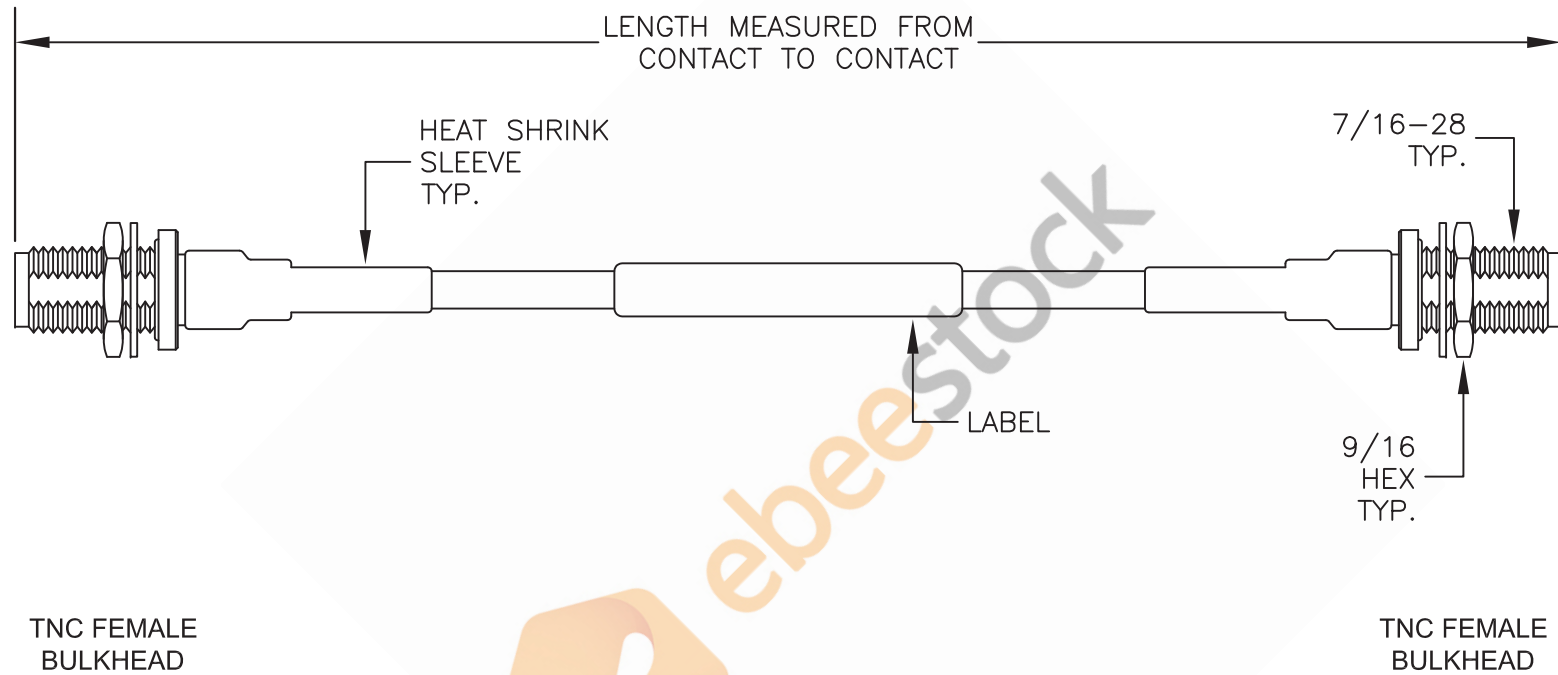

TNC Female Bulkhead to TNC Female Bulkhead Low Loss Cable 12 Inch Length Using Coax

NOTE:
 LABEL FOR CABLE LENGTHS 48" OR SHORTER TO BE CENTERED. 48" OR LONGER WILL BE 12" AWAY FROM CONNECTOR.

8TH FLOOR, BUILDING 1, YONGFU SCIENCE AND TECHNOLOGY
 CENTER INDUSTRIAL PARK, NANZHA DISTRICT 5,
 HUMEN, 523900, DONGGUAN, GUANGDONG, CHINA

WEBSITE: www.ebeestock.com
 EMAIL: sales@ebeestock.com

DWG TITLE

ET33474

NOTES:

1. UNLESS OTHERWISE SPECIFIED ALL DIMENSIONS ARE NOMINAL.
2. ALL SPECIFICATIONS ARE SUBJECT TO CHANGE WITHOUT NOTICE AT ANY TIME.
3. DIMENSIONS ARE IN INCHES [mm].
4. LENGTH TOLERANCE IS $\pm 1.5\%$ OR $3/8"$, WHICHEVER IS GREATER.

FSCM NO. 53919

CAD FILE 061516

SCALE N/A

SIZE A

2233