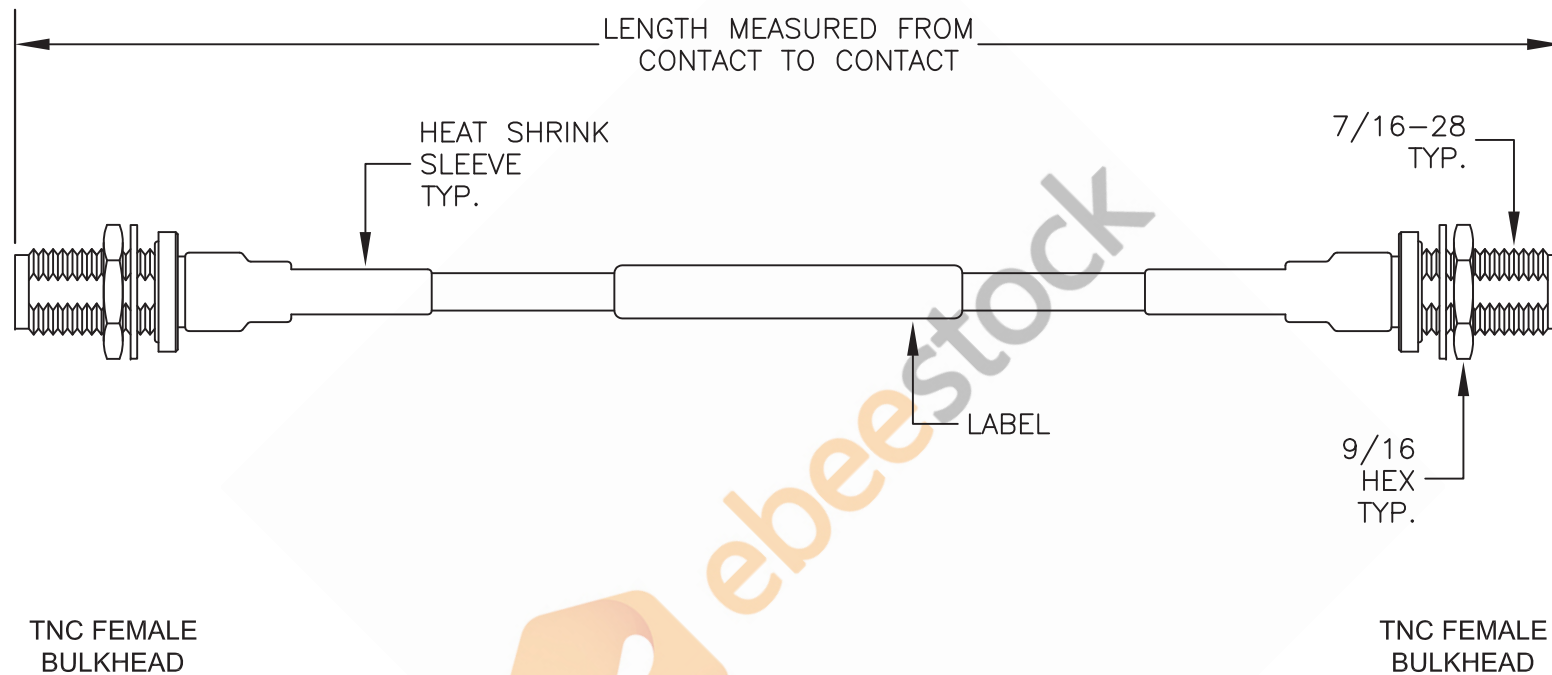

TNC Female Bulkhead to TNC Female Bulkhead Low Loss Cable 24 Inch Length Using Coax

NOTE:
 LABEL FOR CABLE LENGTHS 48" OR SHORTER TO BE CENTERED. 48" OR LONGER WILL BE 12" AWAY FROM CONNECTOR.

8TH FLOOR, BUILDING 1, YONGFU SCIENCE AND TECHNOLOGY
 CENTER INDUSTRIAL PARK, NANZHA DISTRICT 5,
 HUMEN, 523900, DONGGUAN, GUANGDONG, CHINA

WEBSITE: www.ebeestock.com
 EMAIL: sales@ebeestock.com

DWG TITLE

ET33475

NOTES:

1. UNLESS OTHERWISE SPECIFIED ALL DIMENSIONS ARE NOMINAL.
2. ALL SPECIFICATIONS ARE SUBJECT TO CHANGE WITHOUT NOTICE AT ANY TIME.
3. DIMENSIONS ARE IN INCHES [mm].
4. LENGTH TOLERANCE IS $\pm 1.5\%$ OR $3/8"$, WHICHEVER IS GREATER.

FSCM NO. 53919

CAD FILE 061516

SCALE N/A

SIZE A

2233