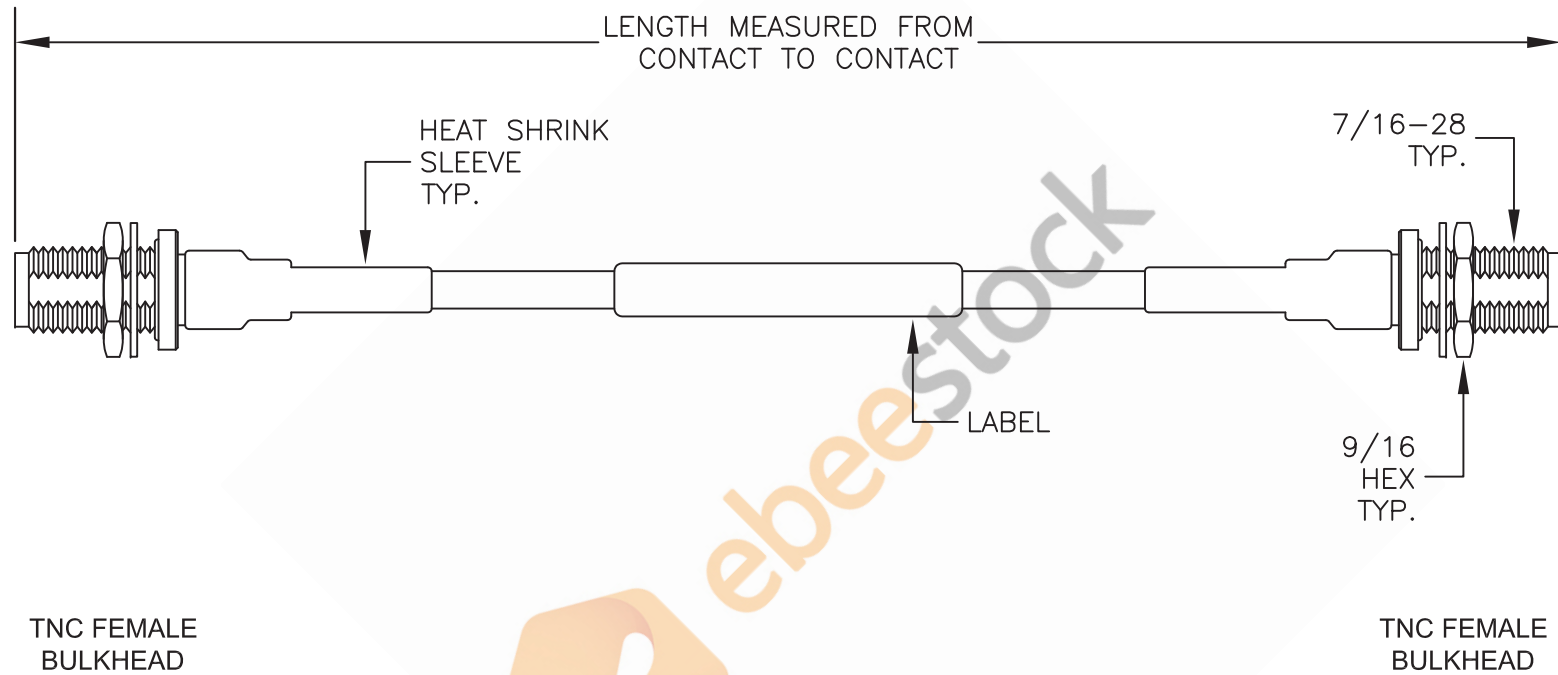

TNC Female Bulkhead to TNC Female Bulkhead Low Loss Cable 36 Inch Length Using Coax

NOTE:
 LABEL FOR CABLE LENGTHS 48" OR SHORTER TO BE CENTERED. 48" OR LONGER WILL BE 12" AWAY FROM CONNECTOR.

8TH FLOOR, BUILDING 1, YONGFU SCIENCE AND TECHNOLOGY
 CENTER INDUSTRIAL PARK, NANZHA DISTRICT 5,
 HUMEN, 523900, DONGGUAN, GUANGDONG, CHINA

WEBSITE: www.ebeestock.com
 EMAIL: sales@ebeestock.com

DWG TITLE

ET33476

NOTES:

1. UNLESS OTHERWISE SPECIFIED ALL DIMENSIONS ARE NOMINAL.
2. ALL SPECIFICATIONS ARE SUBJECT TO CHANGE WITHOUT NOTICE AT ANY TIME.
3. DIMENSIONS ARE IN INCHES [mm].
4. LENGTH TOLERANCE IS $\pm 1.5\%$ OR $3/8"$, WHICHEVER IS GREATER.

FSCM NO. 53919

CAD FILE 061516

SCALE N/A

SIZE A

2233