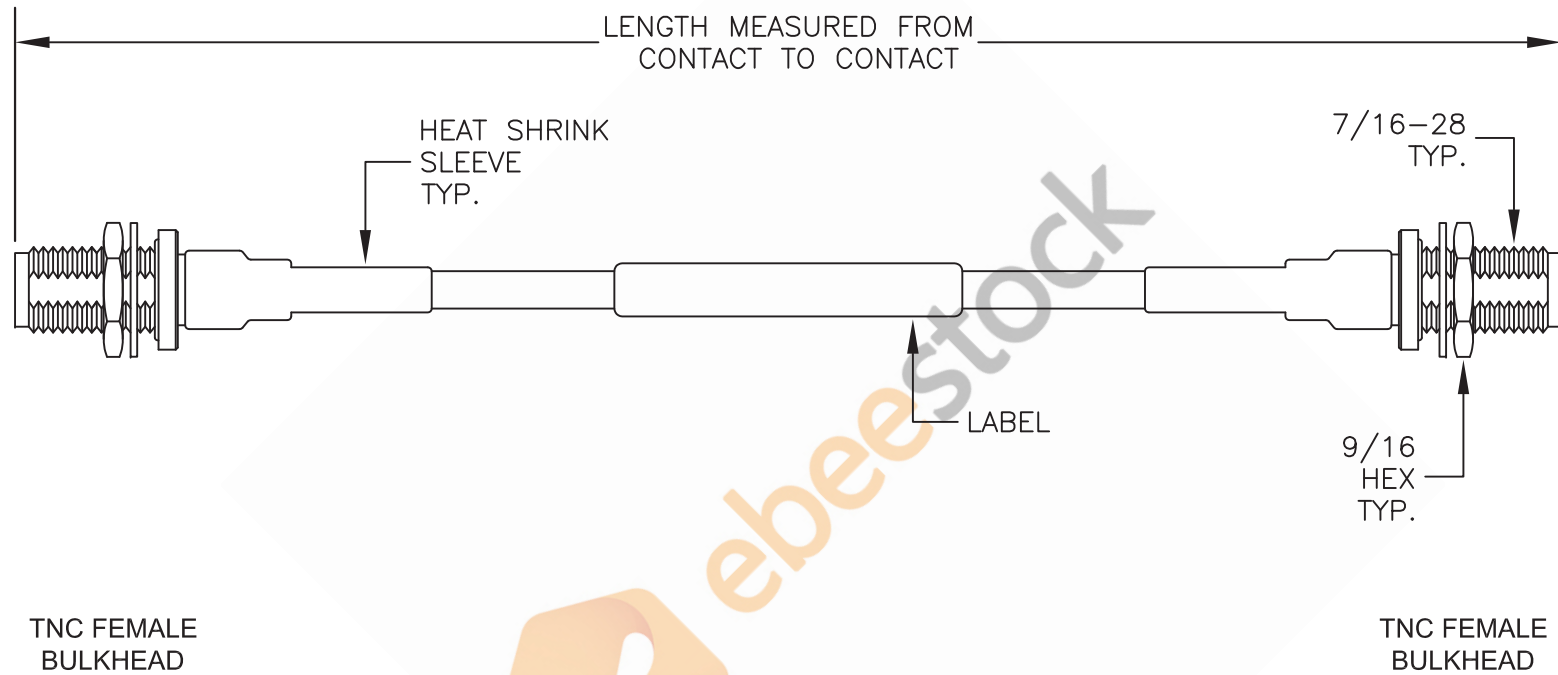

TNC Female Bulkhead to TNC Female Bulkhead Low Loss Cable 48 Inch Length Using Coax

NOTE:
 LABEL FOR CABLE LENGTHS 48" OR SHORTER TO BE CENTERED. 48" OR LONGER WILL BE 12" AWAY FROM CONNECTOR.

8TH FLOOR, BUILDING 1, YONGFU SCIENCE AND TECHNOLOGY
 CENTER INDUSTRIAL PARK, NANZHA DISTRICT 5,
 HUMEN, 523900, DONGGUAN, GUANGDONG, CHINA

WEBSITE: www.ebeestock.com
 EMAIL: sales@ebeestock.com

DWG TITLE

ET33477

NOTES:

1. UNLESS OTHERWISE SPECIFIED ALL DIMENSIONS ARE NOMINAL.
2. ALL SPECIFICATIONS ARE SUBJECT TO CHANGE WITHOUT NOTICE AT ANY TIME.
3. DIMENSIONS ARE IN INCHES [mm].
4. LENGTH TOLERANCE IS $\pm 1.5\%$ OR $3/8"$, WHICHEVER IS GREATER.

FSCM NO. 53919

CAD FILE 061516

SCALE N/A

SIZE A

2233