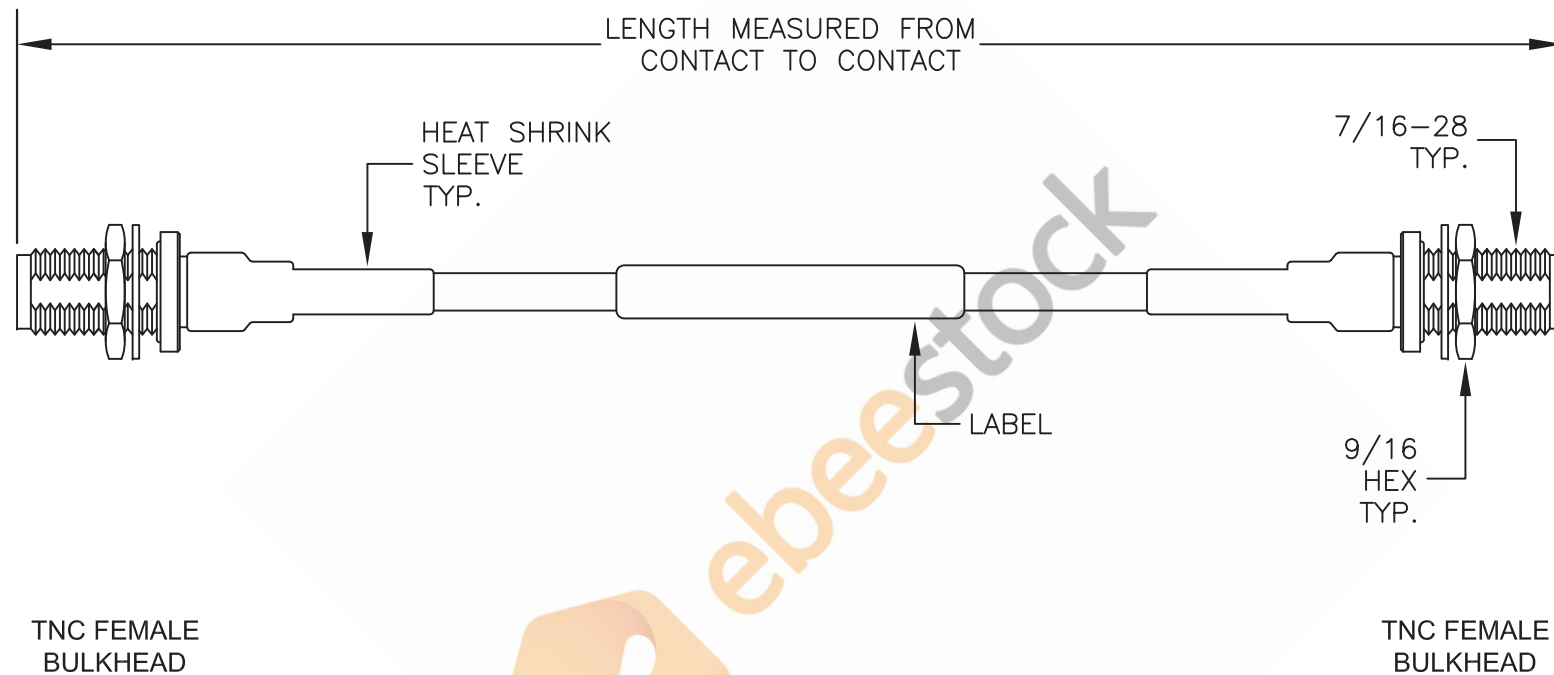

TNC Female Bulkhead to TNC Female Bulkhead Low Loss Cable 60 Inch Length Using Coax

NOTE:
 LABEL FOR CABLE LENGTHS 48" OR SHORTER TO BE CENTERED. 48" OR LONGER WILL BE 12" AWAY FROM CONNECTOR.

8TH FLOOR, BUILDING 1, YONGFU SCIENCE AND TECHNOLOGY
 CENTER INDUSTRIAL PARK, NANZHA DISTRICT 5,
 HUMEN, 523900, DONGGUAN, GUANGDONG, CHINA

WEBSITE: www.ebeestock.com
 EMAIL: sales@ebeestock.com

DWG TITLE

ET33478

NOTES:

1. UNLESS OTHERWISE SPECIFIED ALL DIMENSIONS ARE NOMINAL.
2. ALL SPECIFICATIONS ARE SUBJECT TO CHANGE WITHOUT NOTICE AT ANY TIME.
3. DIMENSIONS ARE IN INCHES [mm].
4. LENGTH TOLERANCE IS $\pm 1.5\%$ OR $3/8"$, WHICHEVER IS GREATER.

FSCM NO. 53919

CAD FILE 061516

SCALE N/A

SIZE A

2233