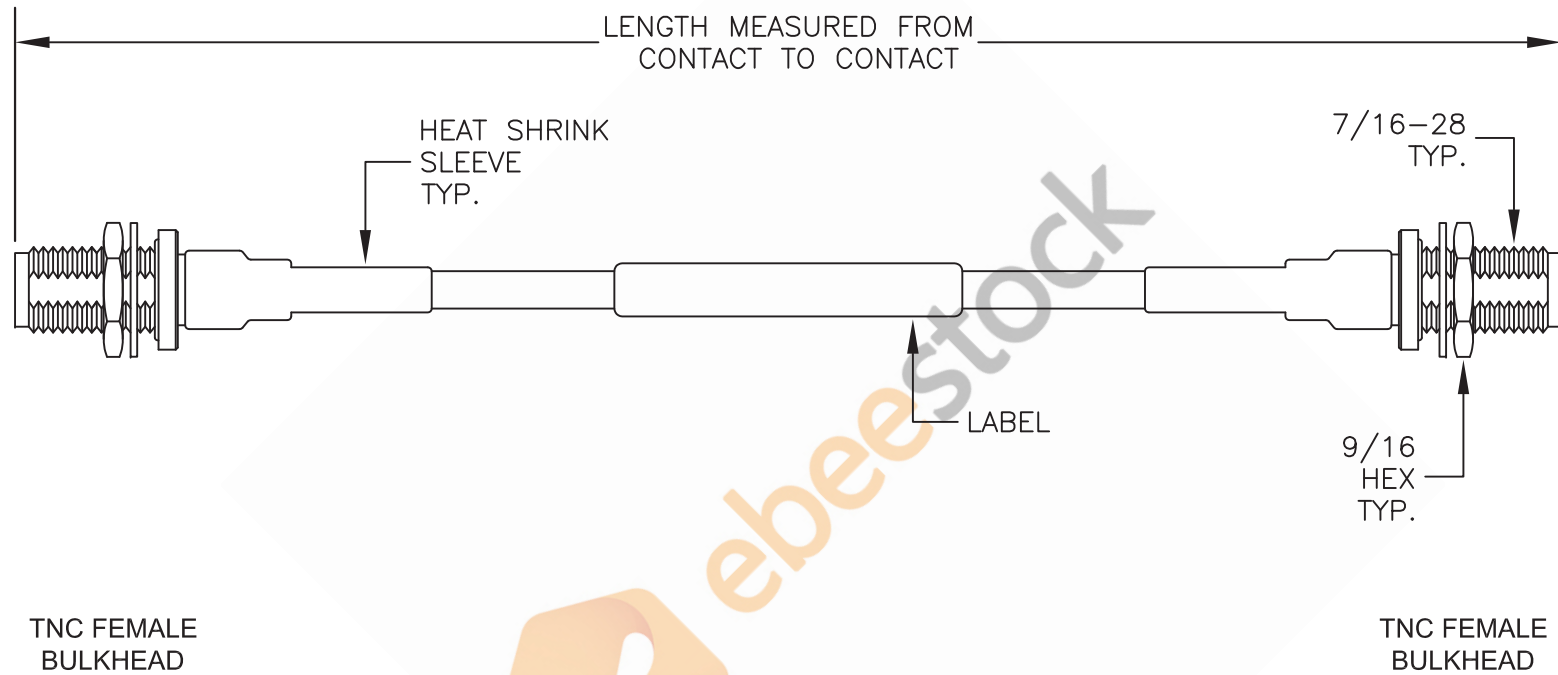

TNC Female Bulkhead to TNC Female Bulkhead Low Loss Cable 50 cm Length Using Coax

NOTE:  
 LABEL FOR CABLE LENGTHS 48" OR SHORTER TO BE CENTERED. 48" OR LONGER WILL BE 12" AWAY FROM CONNECTOR.

8TH FLOOR, BUILDING 1, YONGFU SCIENCE AND TECHNOLOGY  
 CENTER INDUSTRIAL PARK, NANZHA DISTRICT 5,  
 HUMEN, 523900, DONGGUAN, GUANGDONG, CHINA

WEBSITE: [www.ebeestock.com](http://www.ebeestock.com)  
 EMAIL: [sales@ebeestock.com](mailto:sales@ebeestock.com)

DWG TITLE
ET33479
FSCM NO. 53919

NOTES:			
1. UNLESS OTHERWISE SPECIFIED ALL DIMENSIONS ARE NOMINAL.			
2. ALL SPECIFICATIONS ARE SUBJECT TO CHANGE WITHOUT NOTICE AT ANY TIME.			
3. DIMENSIONS ARE IN INCHES [mm].			
4. LENGTH TOLERANCE IS $\pm 1.5\%$ OR $3/8"$ , WHICHEVER IS GREATER.			
CAD FILE	061516	SCALE N/A	SIZE A
			2233