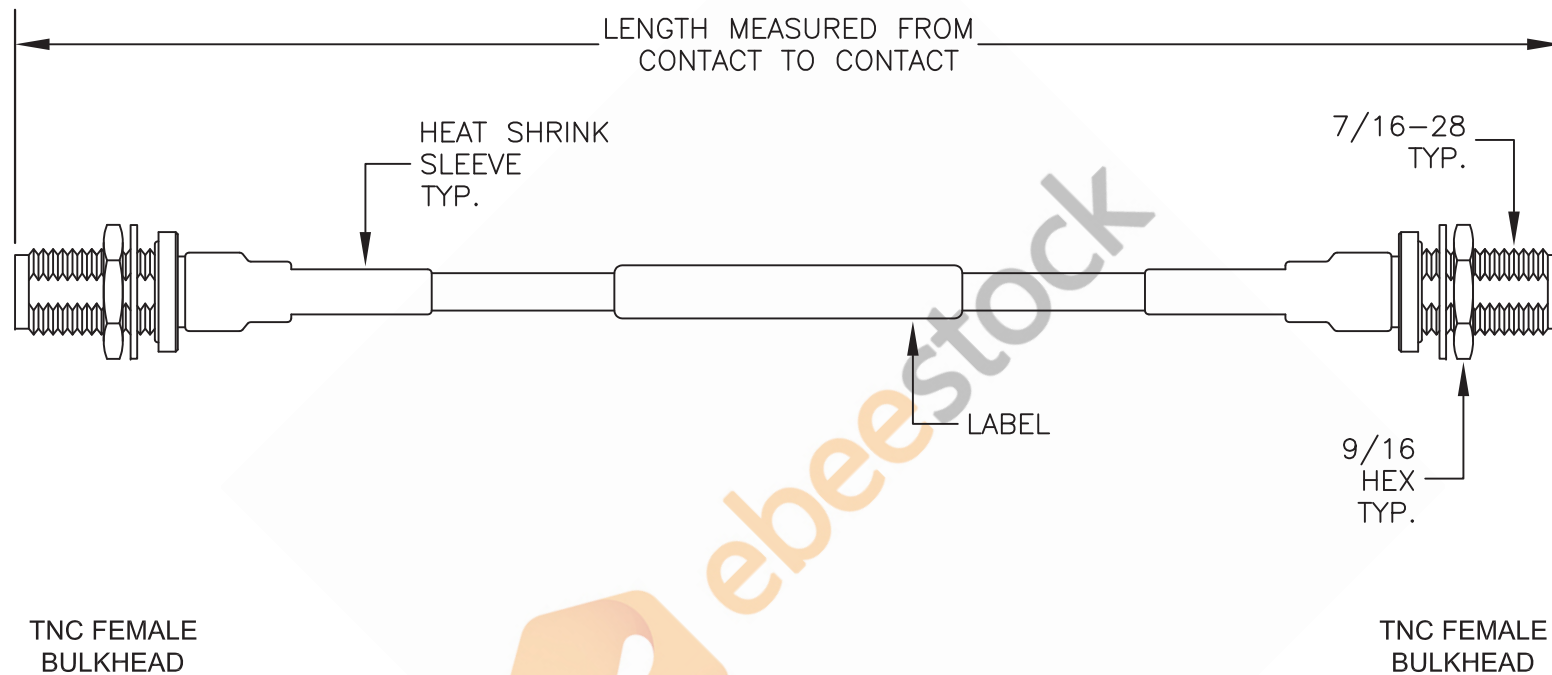

TNC Female Bulkhead to TNC Female Bulkhead Low Loss Cable 100 cm Length Using Coax

NOTE:
 LABEL FOR CABLE LENGTHS 48" OR SHORTER TO BE CENTERED. 48" OR LONGER WILL BE 12" AWAY FROM CONNECTOR.

8TH FLOOR, BUILDING 1, YONGFU SCIENCE AND TECHNOLOGY
 CENTER INDUSTRIAL PARK, NANZHA DISTRICT 5,
 HUMEN, 523900, DONGGUAN, GUANGDONG, CHINA

WEBSITE: www.ebeestock.com
 EMAIL: sales@ebeestock.com

DWG TITLE

ET33480

NOTES:

1. UNLESS OTHERWISE SPECIFIED ALL DIMENSIONS ARE NOMINAL.
2. ALL SPECIFICATIONS ARE SUBJECT TO CHANGE WITHOUT NOTICE AT ANY TIME.
3. DIMENSIONS ARE IN INCHES [mm].
4. LENGTH TOLERANCE IS $\pm 1.5\%$ OR $3/8"$, WHICHEVER IS GREATER.

FSCM NO. 53919

CAD FILE 061516

SCALE N/A

SIZE A

2233