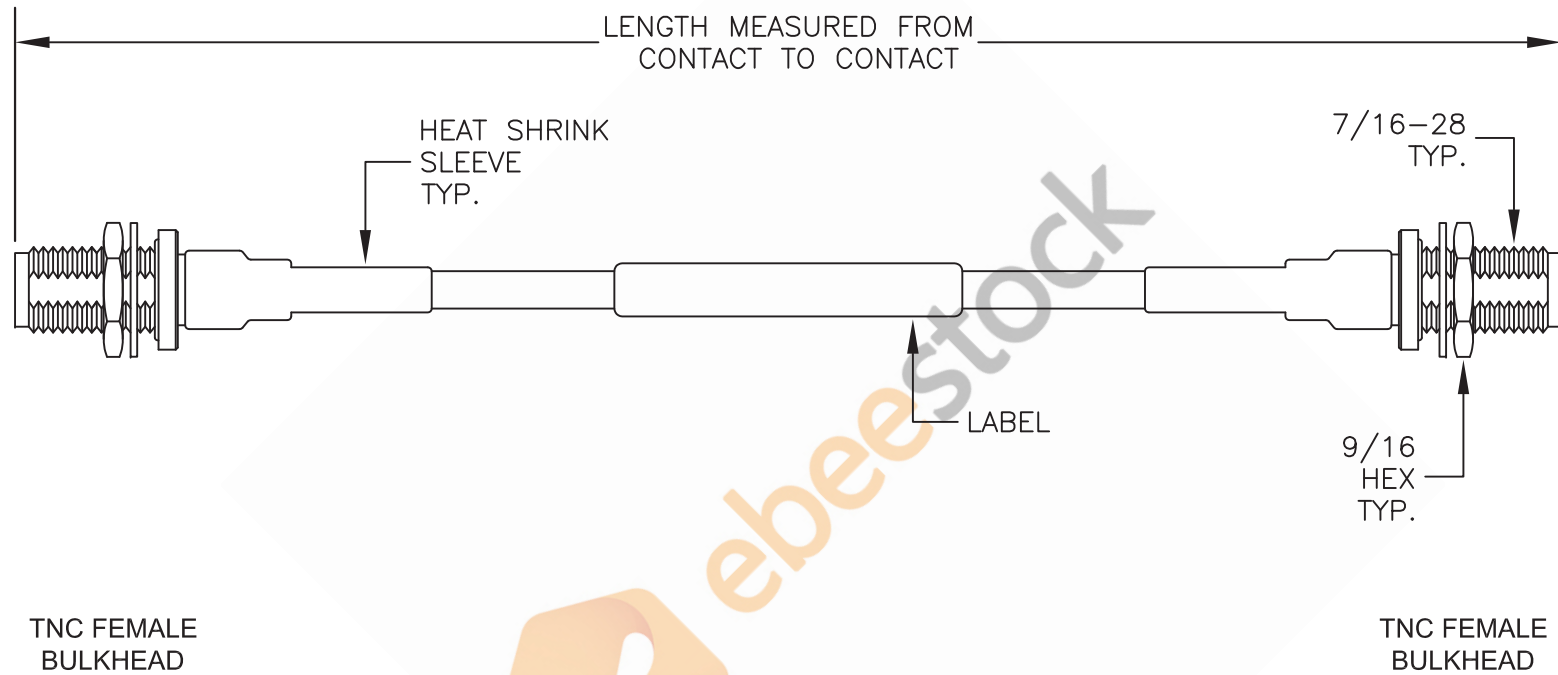

TNC Female Bulkhead to TNC Female Bulkhead Low Loss Cable 150 cm Length Using Coax

NOTE:
 LABEL FOR CABLE LENGTHS 48" OR SHORTER TO BE CENTERED. 48" OR LONGER WILL BE 12" AWAY FROM CONNECTOR.

8TH FLOOR, BUILDING 1, YONGFU SCIENCE AND TECHNOLOGY
 CENTER INDUSTRIAL PARK, NANZHA DISTRICT 5,
 HUMEN, 523900, DONGGUAN, GUANGDONG, CHINA

WEBSITE: www.ebeestock.com
 EMAIL: sales@ebeestock.com

DWG TITLE

ET33481

NOTES:

1. UNLESS OTHERWISE SPECIFIED ALL DIMENSIONS ARE NOMINAL.
2. ALL SPECIFICATIONS ARE SUBJECT TO CHANGE WITHOUT NOTICE AT ANY TIME.
3. DIMENSIONS ARE IN INCHES [mm].
4. LENGTH TOLERANCE IS $\pm 1.5\%$ OR $3/8"$, WHICHEVER IS GREATER.

FSCM NO. 53919

CAD FILE 061516

SCALE N/A

SIZE A

2233