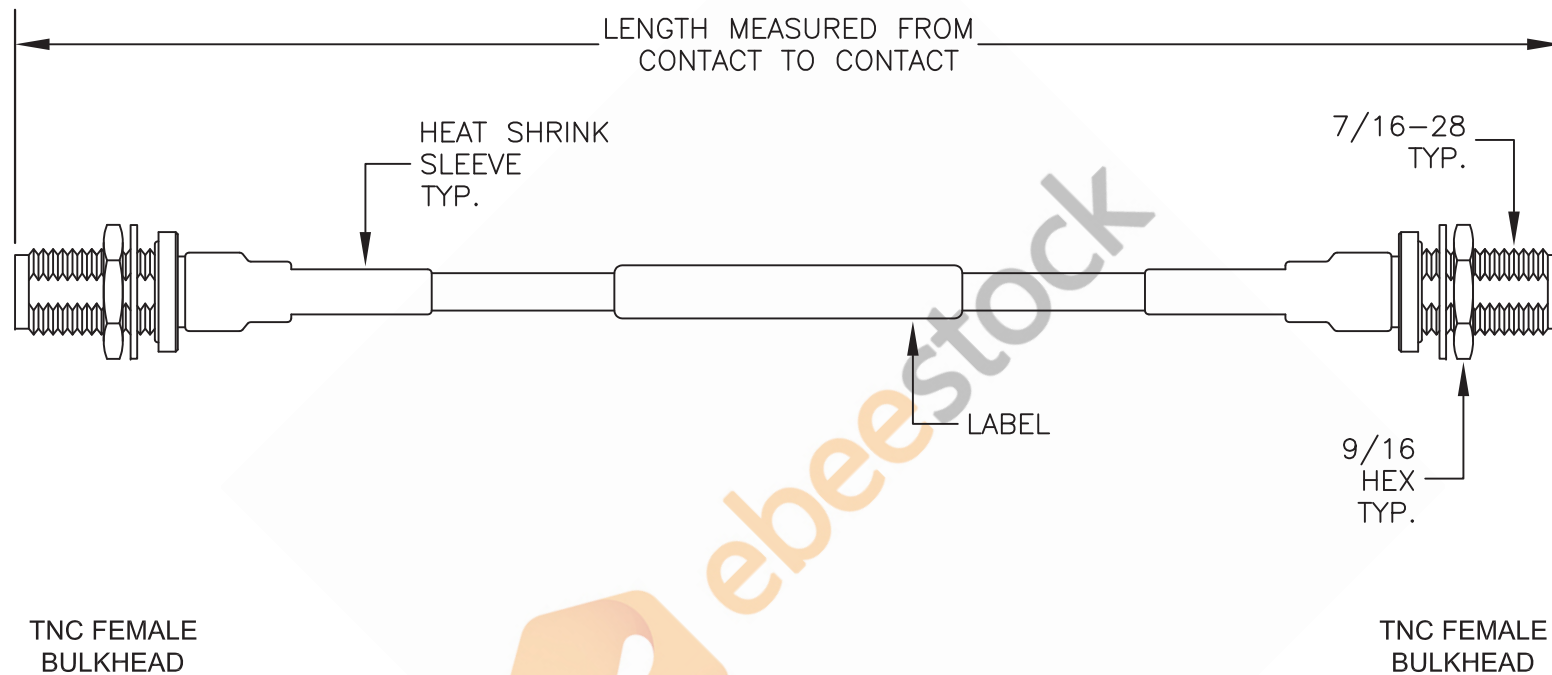

TNC Female Bulkhead to TNC Female Bulkhead Low Loss Cable 200 cm Length Using Coax

NOTE:
 LABEL FOR CABLE LENGTHS 48" OR SHORTER TO BE CENTERED. 48" OR LONGER WILL BE 12" AWAY FROM CONNECTOR.

8TH FLOOR, BUILDING 1, YONGFU SCIENCE AND TECHNOLOGY
 CENTER INDUSTRIAL PARK, NANZHA DISTRICT 5,
 HUMEN, 523900, DONGGUAN, GUANGDONG, CHINA

WEBSITE: www.ebeestock.com
 EMAIL: sales@ebeestock.com

DWG TITLE

ET33482

NOTES:

1. UNLESS OTHERWISE SPECIFIED ALL DIMENSIONS ARE NOMINAL.
2. ALL SPECIFICATIONS ARE SUBJECT TO CHANGE WITHOUT NOTICE AT ANY TIME.
3. DIMENSIONS ARE IN INCHES [mm].
4. LENGTH TOLERANCE IS $\pm 1.5\%$ OR $3/8"$, WHICHEVER IS GREATER.

FSCM NO. 53919

CAD FILE 061516

SCALE N/A

SIZE A

2233