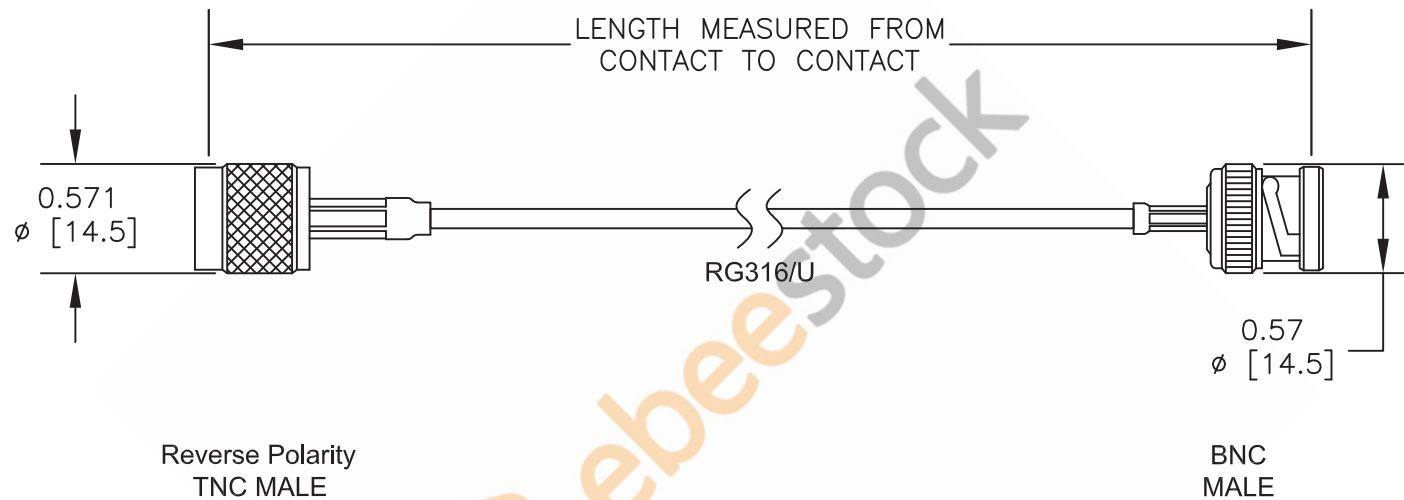

Reverse Polarity TNC Male to BNC Male Cable 36 Inch Length Using RG316 Coax

DWG TITLE

ET33521

NOTES:

1. UNLESS OTHERWISE SPECIFIED ALL DIMENSIONS ARE NOMINAL.
2. ALL SPECIFICATIONS ARE SUBJECT TO CHANGE WITHOUT NOTICE AT ANY TIME.
3. DIMENSIONS ARE IN INCHES [mm].

ebeestock

CAGE CODE 53919

CAD FILE 111416

SCALE N/A

SIZE A

2233