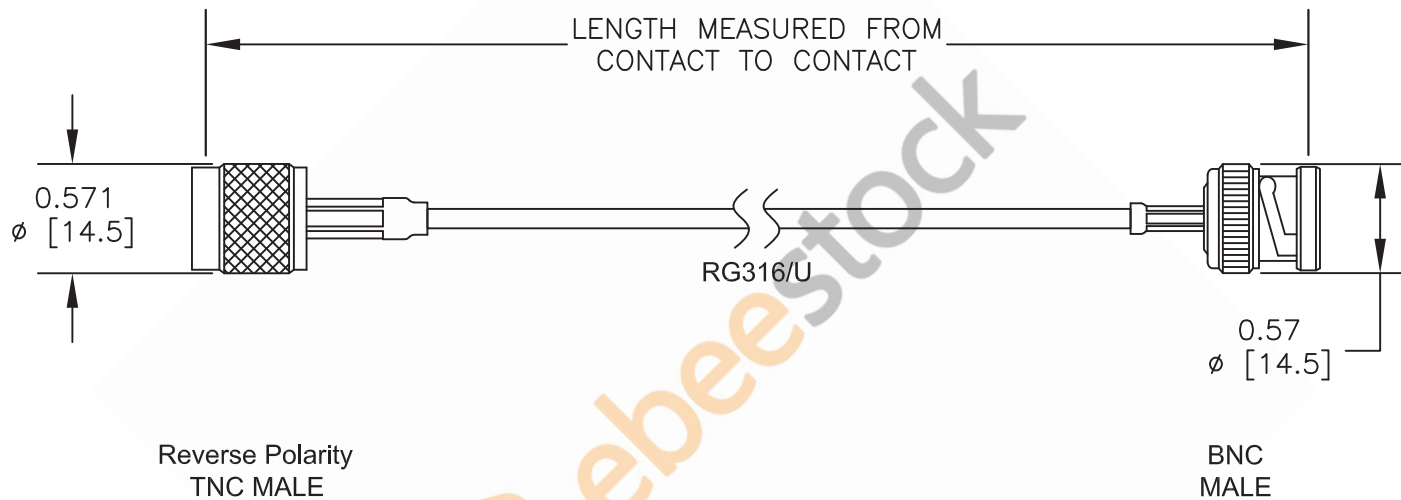

Reverse Polarity TNC Male to BNC Male Cable 60 Inch Length Using RG316 Coax

DWG TITLE

ET33523

NOTES:

1. UNLESS OTHERWISE SPECIFIED ALL DIMENSIONS ARE NOMINAL.
2. ALL SPECIFICATIONS ARE SUBJECT TO CHANGE WITHOUT NOTICE AT ANY TIME.
3. DIMENSIONS ARE IN INCHES [mm].

CAGE CODE 53919

CAD FILE 111416

SCALE N/A

SIZE A

2233