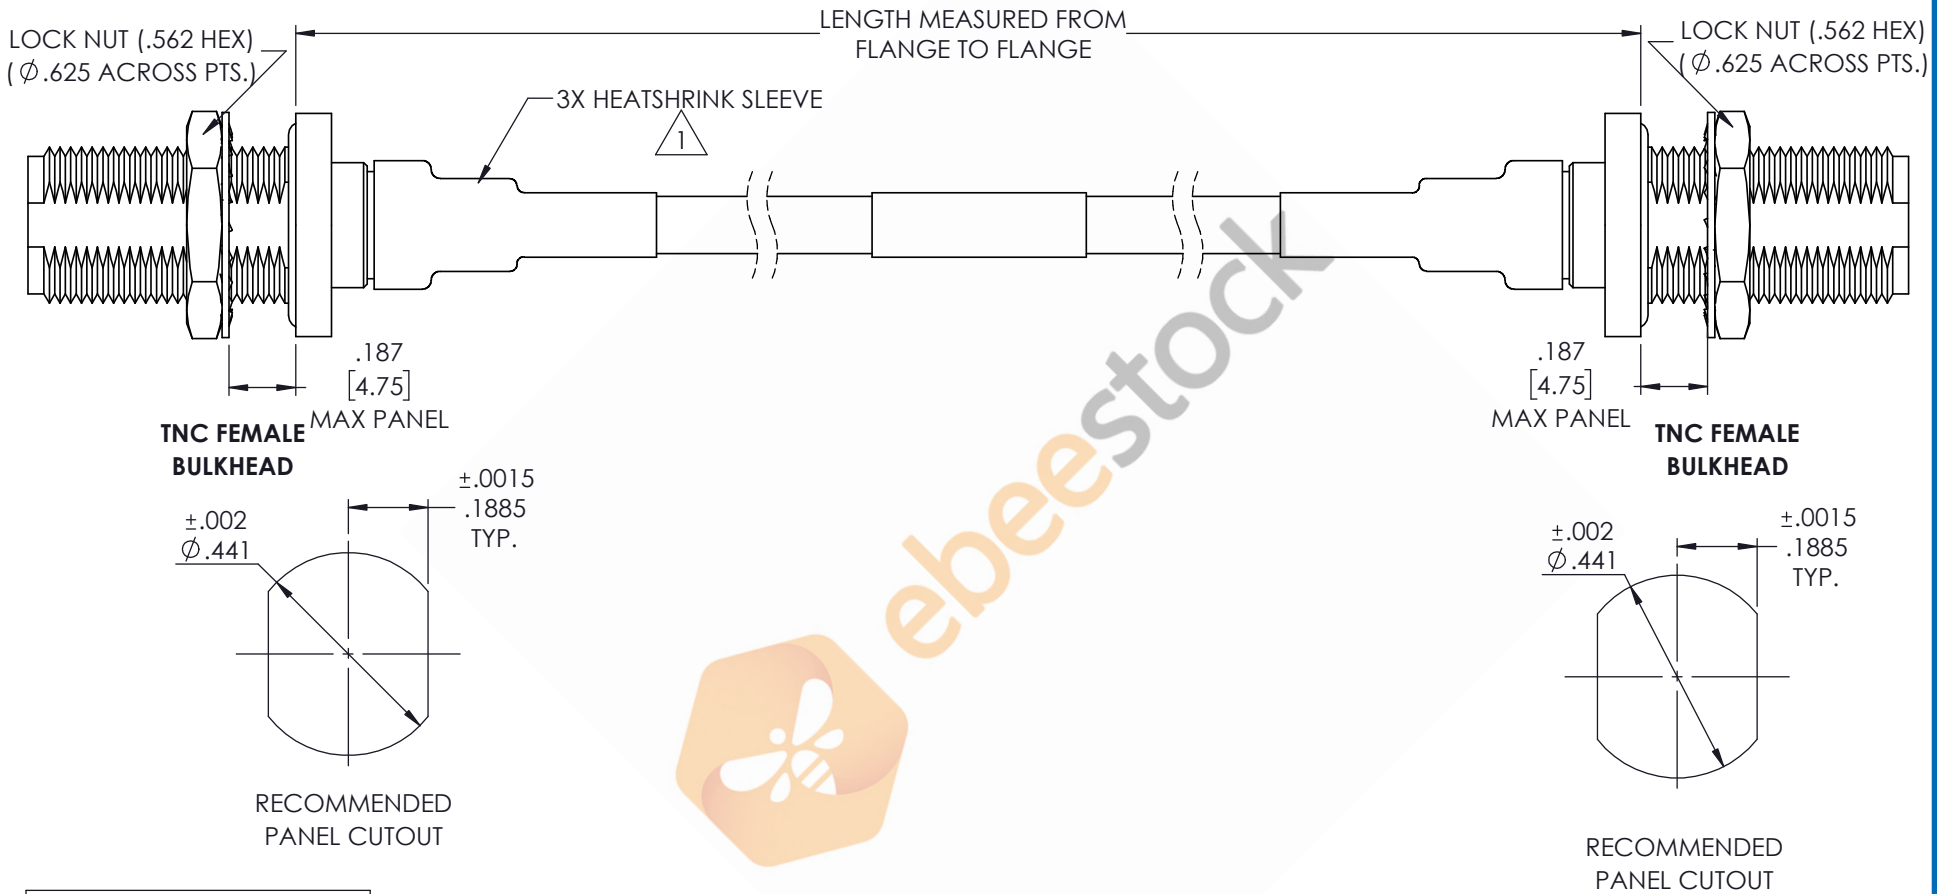

TNC Female Bulkhead to TNC Female Bulkhead Low Loss Cable 200 CM Length Using Coax

STANDARD TOLERANCES	
.X	±0.2
.XX	±0.01
.XXX	±0.005

- NOTES:
1. BLACK HEAT SHRINK WITH WHITE MARKINGS 3 PLACES.

*STANDARD TOLERANCES APPLY ONLY TO DIMENSIONS IN INCHES

ET33578

NOTES:

1. UNLESS OTHERWISE SPECIFIED ALL DIMENSIONS ARE NOMINAL.
2. ALL SPECIFICATIONS ARE SUBJECT TO CHANGE WITHOUT NOTICE AT ANY TIME.
3. DIMENSIONS ARE IN INCHES [mm].

CAGE CODE 53919

CAD FILE 07/12/18

SCALE N/A

SIZE A

CN2379