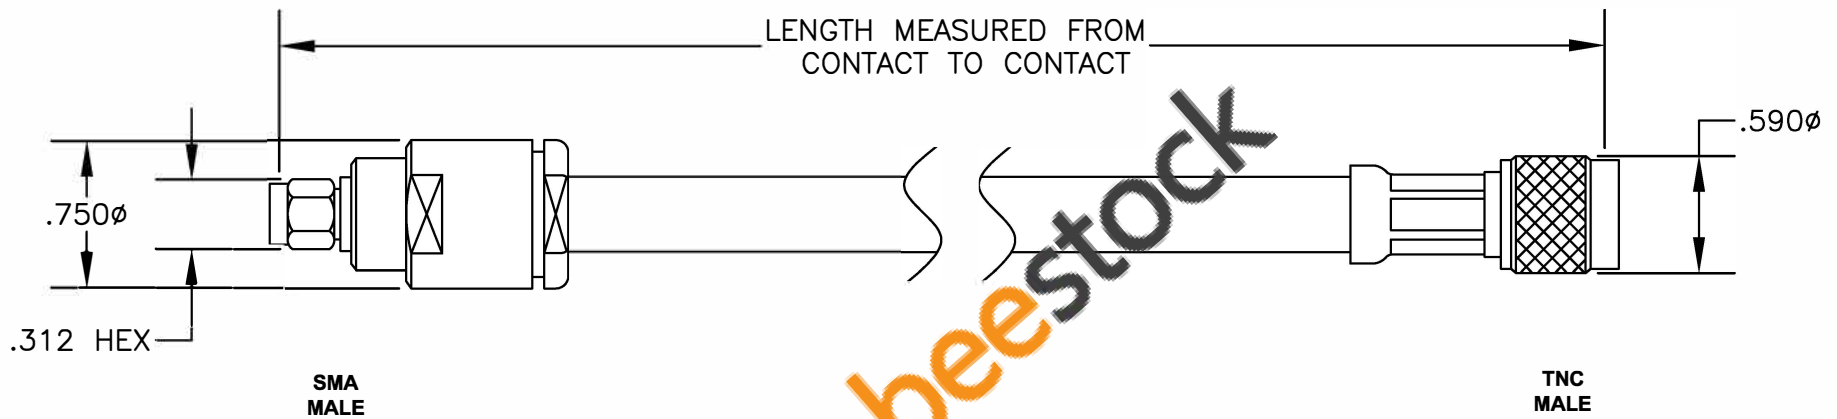

COMPONENTS	IMPEDANCE
SMA MALE	50 OHM
TNC MALE	50 OHM
RG214/U	50 OHM

Standard Lengths	
-12	12"
-24	24"
-36	36"
-48	48"
-60	60"
-xx	Custom Length in inches

 <p>8TH FLOOR, BUILDING 1, YONGFU SCIENCE AND TECHNOLOGY CENTER INDUSTRIAL PARK, NANZHA DISTRICT 5, HUMEN, 523900, DONGGUAN, GUANGDONG, CHINA</p> <p>ebeestock ESTABLISHED 2003</p>		<p>WEBSITE: www.ebeestock.com EMAIL: sales@ebeestock.com COAXIAL & FIBER OPTICS</p>	
<p>DWG TITLE ET34073</p>		<p>DES. CABLE ASSEMBLY, RG214/U, SMA MALE TO TNC MALE</p>	
<p>SIZE A</p>	<p>FSCM NO. 53919</p>	<p>CAD FILE 021307</p>	<p>SCALE N/A</p>
<p>NOTES: 1. UNLESS OTHERWISE SPECIFIED ALL DIMENSIONS ARE NOMINAL. 2. ALL SPECIFICATIONS ARE SUBJECT TO CHANGE WITHOUT NOTICE AT ANY TIME. 3. DIMENSIONS ARE IN INCHES. 4. LENGTH TOLERANCE IS ± 1.5% OR ±3/8", WHICHEVER IS GREATER.</p>			