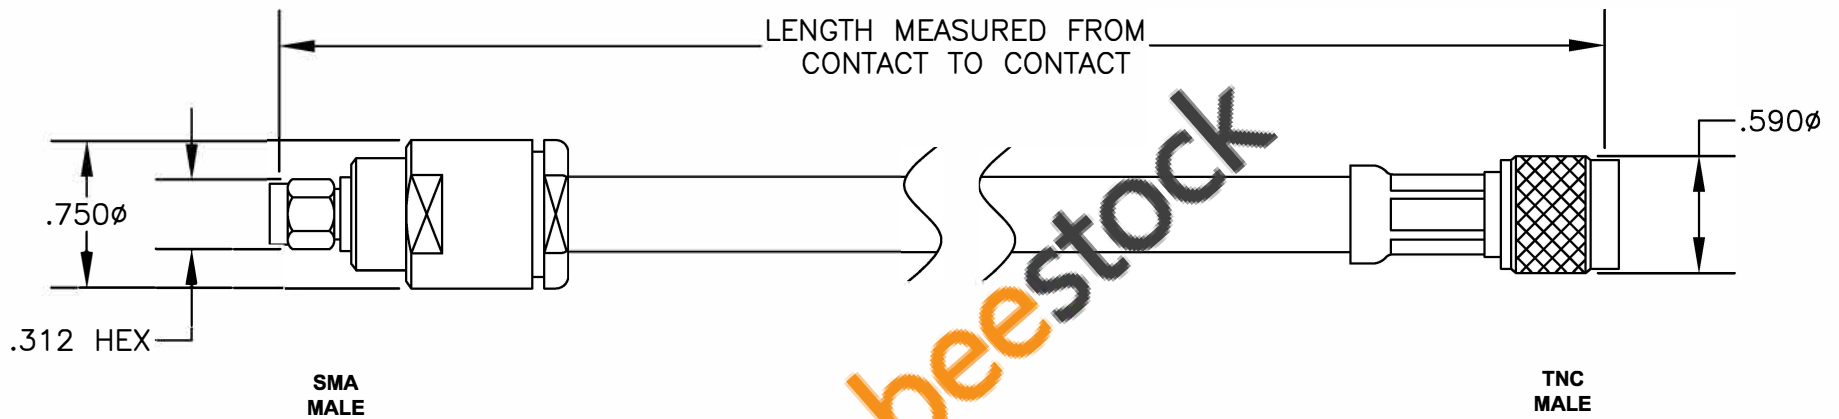

COMPONENTS	IMPEDANCE
SMA MALE	50 OHM
TNC MALE	50 OHM
RG214/U	50 OHM

Standard Lengths	
-12	12"
-24	24"
-36	36"
-48	48"
-60	60"
-xx	Custom Length in inches

 <p>8TH FLOOR, BUILDING 1, YONGFU SCIENCE AND TECHNOLOGY CENTER INDUSTRIAL PARK, NANZHA DISTRICT 5, HUMEN, 523900, DONGGUAN, GUANGDONG, CHINA</p> <p>ebeestock ESTABLISHED 2003</p>		<p>WEBSITE: www.ebeestock.com EMAIL: sales@ebeestock.com COAXIAL & FIBER OPTICS</p>	
DWG TITLE		DES.	
ET34074		CABLE ASSEMBLY, RG214/U, SMA MALE TO TNC MALE (LEAD FREE)	
SIZE A	FSCM NO. 53919	CAD FILE 042309	SCALE N/A
<p>NOTES:</p> <ol style="list-style-type: none"> UNLESS OTHERWISE SPECIFIED ALL DIMENSIONS ARE NOMINAL. ALL SPECIFICATIONS ARE SUBJECT TO CHANGE WITHOUT NOTICE AT ANY TIME. DIMENSIONS ARE IN INCHES. LENGTH TOLERANCE IS $\pm 1.5\%$ OR $\pm 3/8"$, WHICHEVER IS GREATER. 			
			127