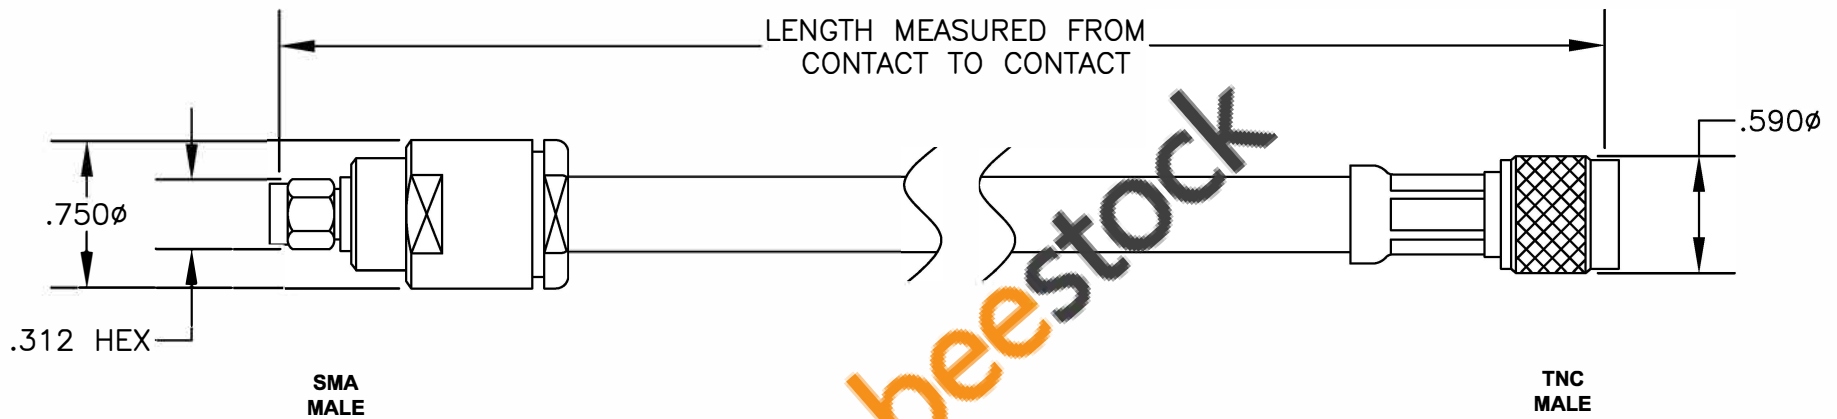

COMPONENTS	IMPEDANCE
SMA MALE	50 OHM
TNC MALE	50 OHM
RG214/U	50 OHM

Standard Lengths	
-12	12"
-24	24"
-36	36"
-48	48"
-60	60"
-xx	Custom Length in inches

 <p>8TH FLOOR, BUILDING 1, YONGFU SCIENCE AND TECHNOLOGY CENTER INDUSTRIAL PARK, NANZHA DISTRICT 5, HUMEN, 523900, DONGGUAN, GUANGDONG, CHINA</p> <p><b>ebeestock</b> ESTABLISHED 2003</p>		<p>WEBSITE: <a href="http://www.ebeestock.com">www.ebeestock.com</a> EMAIL: <a href="mailto:sales@ebeestock.com">sales@ebeestock.com</a> COAXIAL &amp; FIBER OPTICS</p>	
DWG TITLE		DES.	
<b>ET34075</b>		CABLE ASSEMBLY, RG214/U, SMA MALE TO TNC MALE (LEAD FREE)	
SIZE A	FSCM NO. 53919	CAD FILE 042309	SCALE N/A
<p>NOTES:</p> <ol style="list-style-type: none"> <li>UNLESS OTHERWISE SPECIFIED ALL DIMENSIONS ARE NOMINAL.</li> <li>ALL SPECIFICATIONS ARE SUBJECT TO CHANGE WITHOUT NOTICE AT ANY TIME.</li> <li>DIMENSIONS ARE IN INCHES.</li> <li>LENGTH TOLERANCE IS ± 1.5% OR ±3/8", WHICHEVER IS GREATER.</li> </ol>			