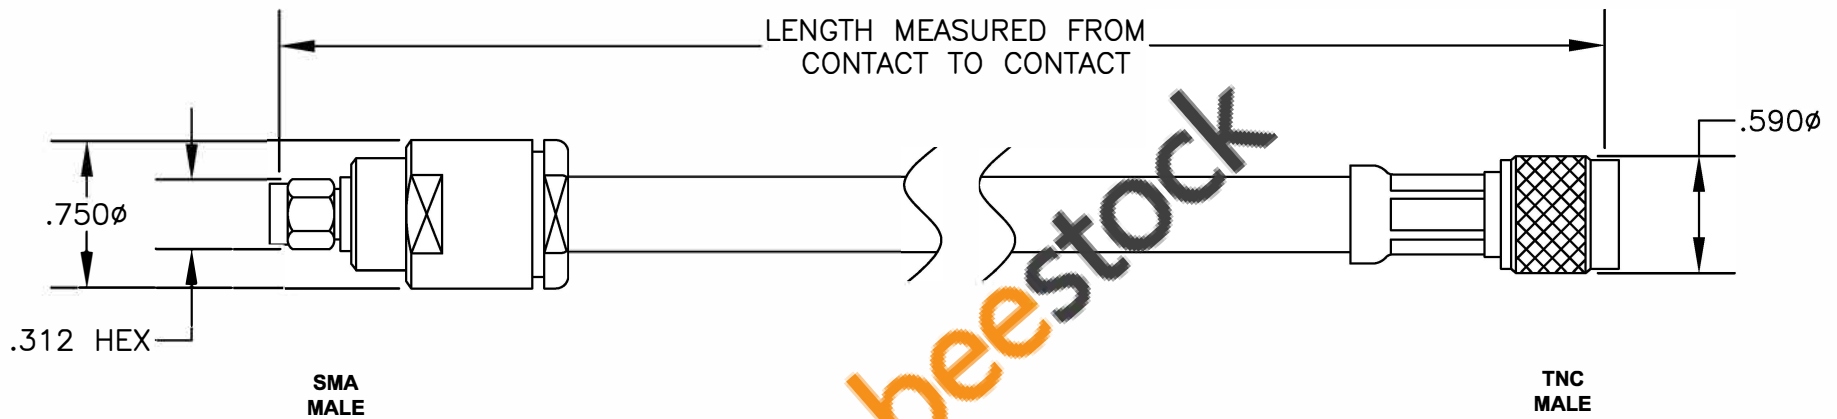

COMPONENTS	IMPEDANCE
SMA MALE	50 OHM
TNC MALE	50 OHM
RG214/U	50 OHM

Standard Lengths	
-12	12"
-24	24"
-36	36"
-48	48"
-60	60"
-xx	Custom Length in inches

 <p>8TH FLOOR, BUILDING 1, YONGFU SCIENCE AND TECHNOLOGY CENTER INDUSTRIAL PARK, NANZHA DISTRICT 5, HUMEN, 523900, DONGGUAN, GUANGDONG, CHINA</p> <p>ebeestock ESTABLISHED 2003</p>		<p>WEBSITE: www.ebeestock.com EMAIL: sales@ebeestock.com COAXIAL & FIBER OPTICS</p>					
<p>DWG TITLE</p> <h1 style="color: blue;">ET34076</h1>		<p>DES. CABLE ASSEMBLY, RG214/U, SMA MALE TO TNC MALE (LEAD FREE)</p>					
SIZE A	FSCM NO. 53919	CAD FILE	042309	SCALE	N/A		127
<p>NOTES:</p> <ol style="list-style-type: none"> UNLESS OTHERWISE SPECIFIED ALL DIMENSIONS ARE NOMINAL. ALL SPECIFICATIONS ARE SUBJECT TO CHANGE WITHOUT NOTICE AT ANY TIME. DIMENSIONS ARE IN INCHES. LENGTH TOLERANCE IS $\pm 1.5\%$ OR $\pm 3/8"$, WHICHEVER IS GREATER. 							