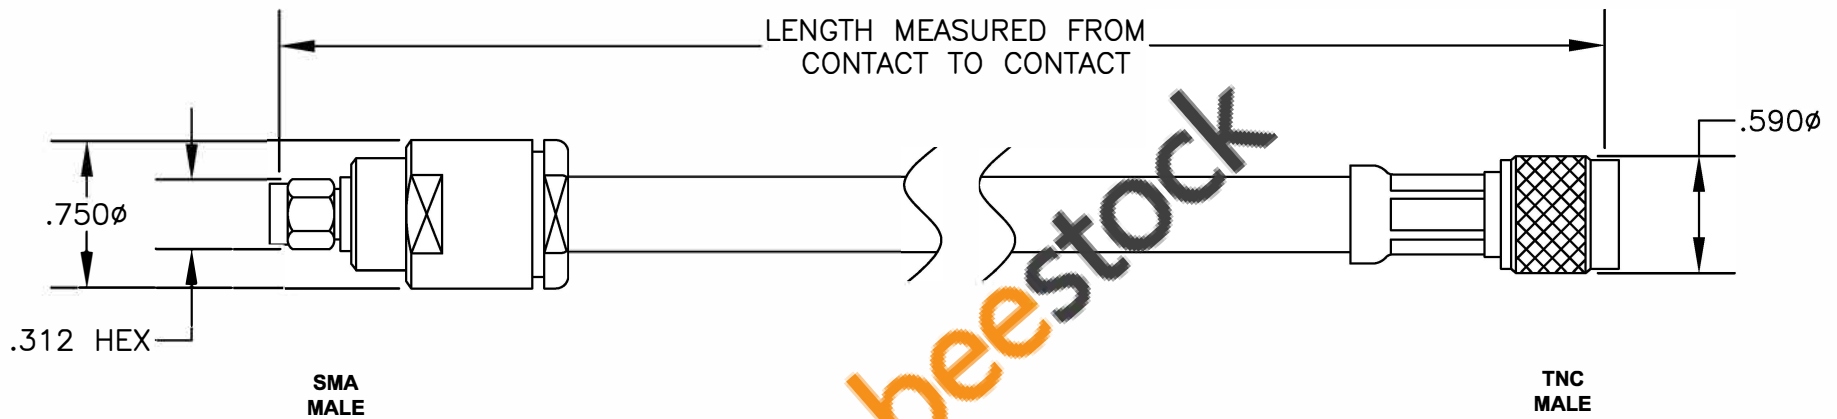

COMPONENTS	IMPEDANCE
SMA MALE	50 OHM
TNC MALE	50 OHM
RG214/U	50 OHM

Standard Lengths	
-12	12"
-24	24"
-36	36"
-48	48"
-60	60"
-xx	Custom Length in inches

 <p>8TH FLOOR, BUILDING 1, YONGFU SCIENCE AND TECHNOLOGY CENTER INDUSTRIAL PARK, NANZHA DISTRICT 5, HUMEN, 523900, DONGGUAN, GUANGDONG, CHINA</p> <p>ebeestock ESTABLISHED 2003</p>		<p>WEBSITE: www.ebeestock.com EMAIL: sales@ebeestock.com COAXIAL & FIBER OPTICS</p>	
DWG TITLE		DES.	
ET34079		CABLE ASSEMBLY, RG214/U, SMA MALE TO TNC MALE (LEAD FREE)	
SIZE A	FSCM NO. 53919	CAD FILE	042309
		SCALE	N/A
			127
<p>NOTES:</p> <ol style="list-style-type: none"> UNLESS OTHERWISE SPECIFIED ALL DIMENSIONS ARE NOMINAL. ALL SPECIFICATIONS ARE SUBJECT TO CHANGE WITHOUT NOTICE AT ANY TIME. DIMENSIONS ARE IN INCHES. LENGTH TOLERANCE IS $\pm 1.5\%$ OR $\pm 3/8"$, WHICHEVER IS GREATER. 			