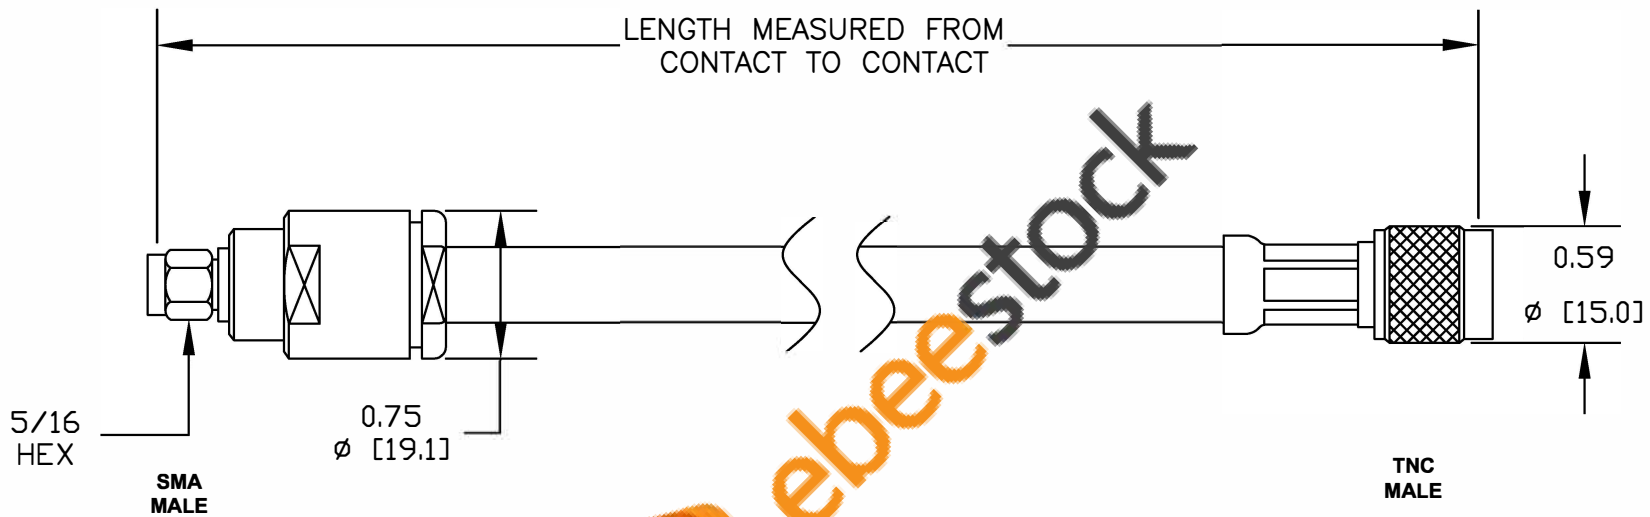

COMPONENTS	IMPEDANCE
SMA MALE	50 OHM
TNC MALE	50 OHM
RG8A/U	50 OHM

Standard Lengths	
-12	12"
-24	24"
-36	36"
-48	48"
-60	60"
-XXX	Custom Length in inches

 <p>8TH FLOOR, BUILDING 1, YONGFU SCIENCE AND TECHNOLOGY CENTER INDUSTRIAL PARK, NANZHA DISTRICT 5, HUMEN, 523900, DONGGUAN, GUANGDONG, CHINA</p> <p>WEBSITE: www.ebeestock.com EMAIL: sales@ebeestock.com COAXIAL & FIBER OPTICS</p> <p>ESTABLISHED 2003</p>					
DWG TITLE	DES.				
ET34095	CABLE ASSEMBLY, RG8A/U, SMA MALE TO TNC MALE				
REV. 1	FSCMNO. 53919	CAD FILE 082411	SCALE N/A	SIZE A	2231
<p>NOTES:</p> <ol style="list-style-type: none"> UNLESS OTHERWISE SPECIFIED ALL DIMENSIONS ARE NOMINAL. ALL SPECIFICATIONS ARE SUBJECT TO CHANGE WITHOUT NOTICE AT ANY TIME. DIMENSIONS ARE IN INCHES [mm]. LENGTH TOLERANCE IS ± 1.5% OR ± 3/8", WHICHEVER IS GREATER. 					