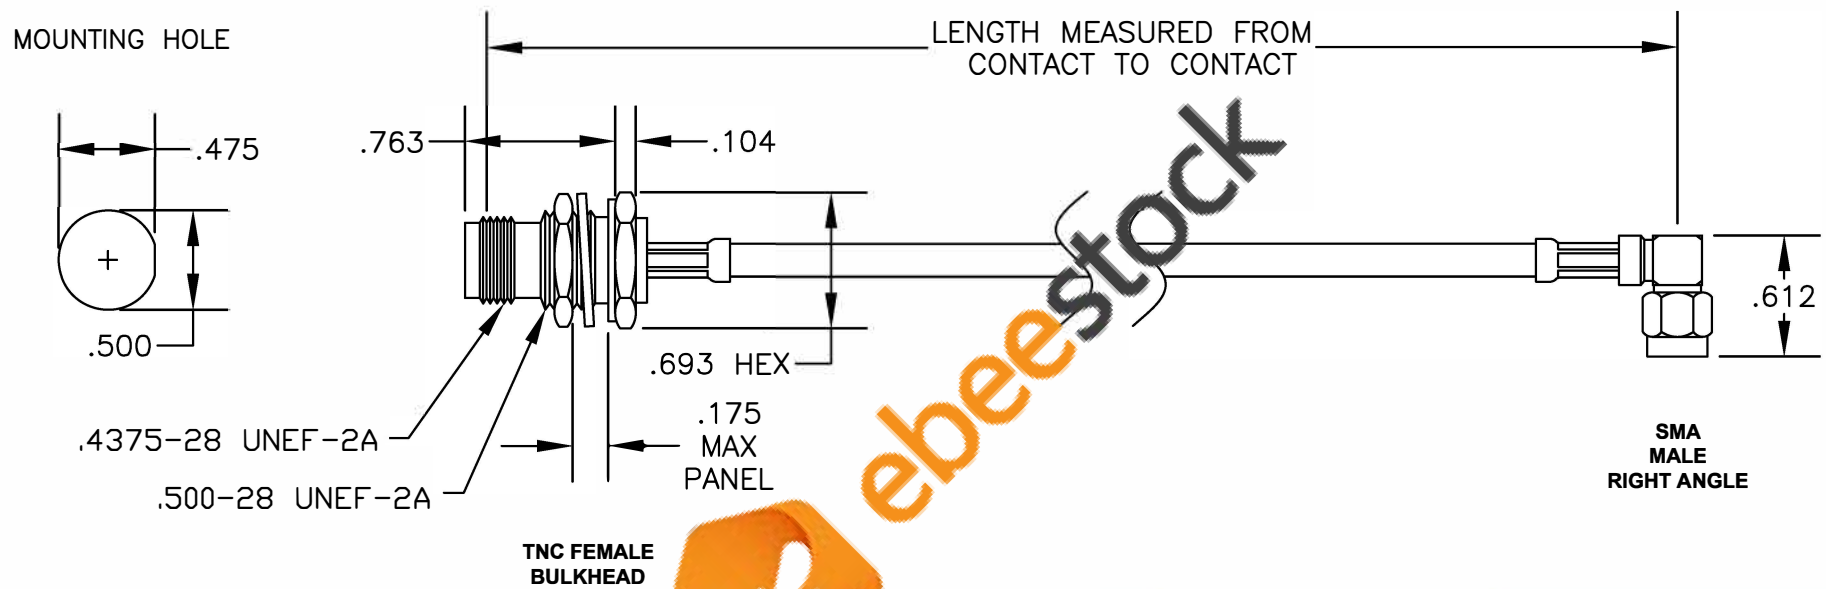

COMPONENTS	IMPEDANCE
TNC FEMALE BULKHEAD	50 OHM
SMA MALE RIGHT ANGLE	50 OHM
RG400/U	50 OHM

Standard Lengths	
-12	12"
-24	24"
-36	36"
-48	48"
-60	60"
-XXX	Custom Length in inches

8TH FLOOR, BUILDING 1, YONGFU SCIENCE AND TECHNOLOGY CENTER INDUSTRIAL PARK, NANZHA DISTRICT 5, HUMEN, 523900, DONGGUAN, GUANGDONG, CHINA

ebeestock

ESTABLISHED 2003

WEBSITE: www.ebeestock.com
EMAIL: sales@ebeestock.com
COAXIAL & FIBER OPTICS

DWG TITLE		DES.	
ET34108		CABLE ASSEMBLY, RG400/U, TNC FEMALE BULKHEAD TO SMA MALE RIGHT ANGLE	
SIZE A	FSCM NO. 53919	CAD FILE 052907	SCALE N/A
NOTES: 1. UNLESS OTHERWISE SPECIFIED ALL DIMENSIONS ARE NOMINAL. 2. ALL SPECIFICATIONS ARE SUBJECT TO CHANGE WITHOUT NOTICE AT ANY TIME. 3. DIMENSIONS ARE IN INCHES. 4. LENGTH TOLERANCE IS ± 1.5% OR ±3/8", WHICHEVER IS GREATER.			