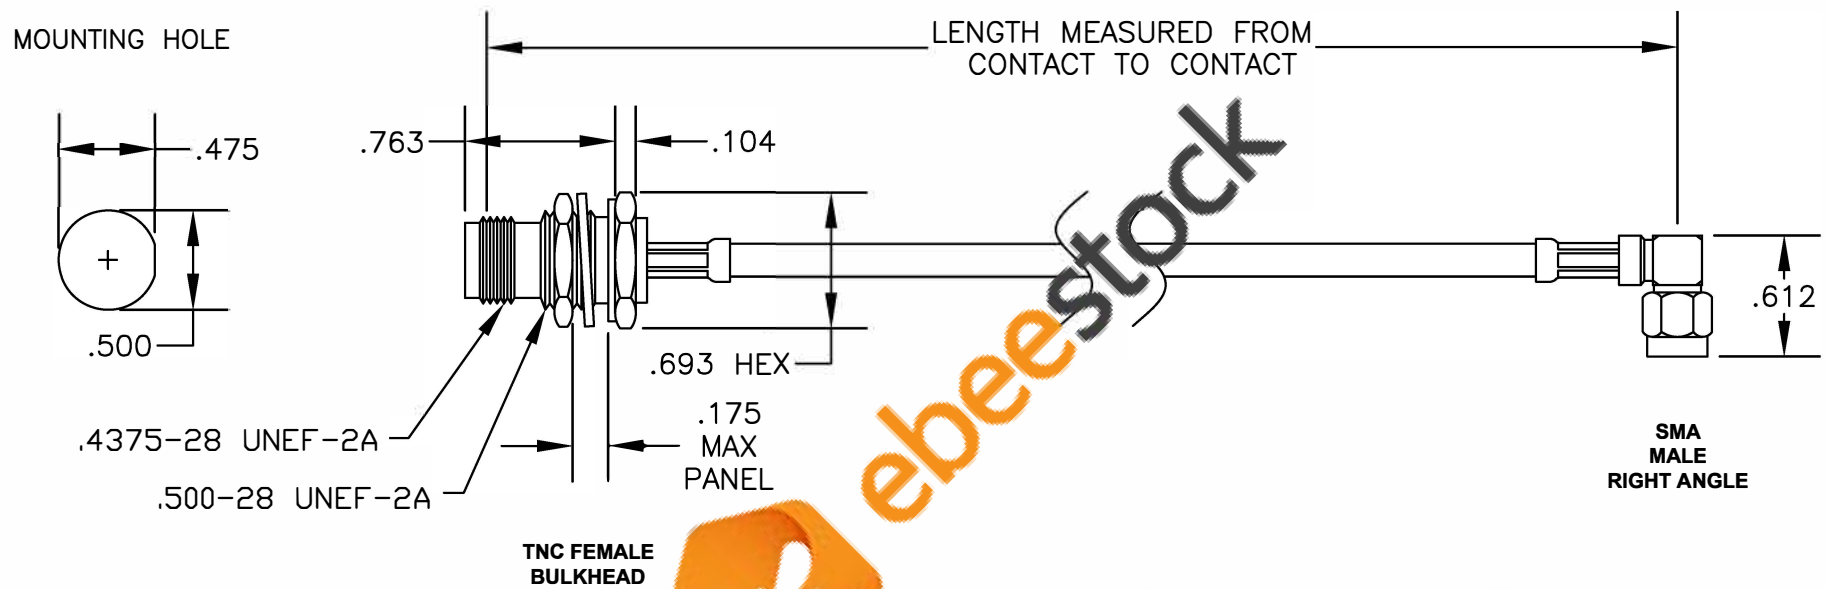

COMPONENTS	IMPEDANCE
TNC FEMALE BULKHEAD	50 OHM
SMA MALE RIGHT ANGLE	50 OHM
RG400/U	50 OHM

Standard Lengths	
-12	12"
-24	24"
-36	36"
-48	48"
-60	60"
-XXX	Custom Length in inches

8TH FLOOR, BUILDING 1, YONGFU SCIENCE AND TECHNOLOGY CENTER INDUSTRIAL PARK, NANZHA DISTRICT 5, HUMEN, 523900, DONGGUAN, GUANGDONG, CHINA

WEBSITE: www.ebeestock.com
 EMAIL: sales@ebeestock.com
 COAXIAL & FIBER OPTICS

DWG TITLE
ET34109

DES. CABLE ASSEMBLY, RG400/U, TNC FEMALE BULKHEAD TO SMA MALE RIGHT ANGLE

SIZE A

FSCM NO. 53919

CAD FILE 052907

SCALE N/A

127

NOTES:
 1. UNLESS OTHERWISE SPECIFIED ALL DIMENSIONS ARE NOMINAL.
 2. ALL SPECIFICATIONS ARE SUBJECT TO CHANGE WITHOUT NOTICE AT ANY TIME.
 3. DIMENSIONS ARE IN INCHES.
 4. LENGTH TOLERANCE IS $\pm 1.5\%$ OR $\pm 3/8"$, WHICHEVER IS GREATER.