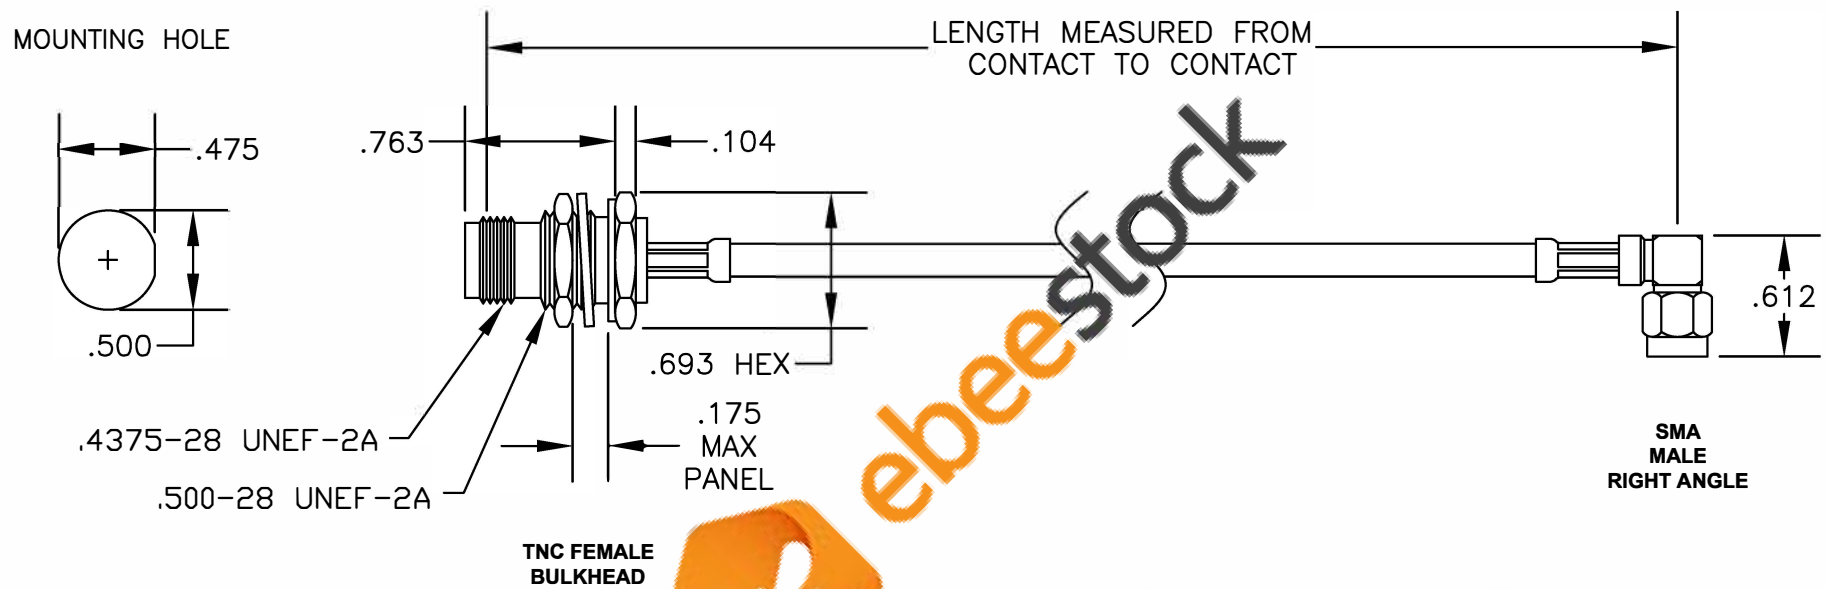

COMPONENTS	IMPEDANCE
TNC FEMALE BULKHEAD	50 OHM
SMA MALE RIGHT ANGLE	50 OHM
RG400/U	50 OHM

Standard Lengths	
-12	12"
-24	24"
-36	36"
-48	48"
-60	60"
-XXX	Custom Length in inches

8TH FLOOR, BUILDING 1, YONGFU SCIENCE AND TECHNOLOGY CENTER INDUSTRIAL PARK, NANZHA DISTRICT 5, HUMEN, 523900, DONGGUAN, GUANGDONG, CHINA

ebeeStock
ESTABLISHED 2003

WEBSITE: www.ebeeStock.com
EMAIL: sales@ebeeStock.com
COAXIAL & FIBER OPTICS

DWG TITLE		DES.			
ET34110		CABLE ASSEMBLY, RG400/U, TNC FEMALE BULKHEAD TO SMA MALE RIGHT ANGLE			
SIZE A	FSCM NO. 53919	CAD FILE	052907	SCALE	N/A
					127

NOTES:

1. UNLESS OTHERWISE SPECIFIED ALL DIMENSIONS ARE NOMINAL.
2. ALL SPECIFICATIONS ARE SUBJECT TO CHANGE WITHOUT NOTICE AT ANY TIME.
3. DIMENSIONS ARE IN INCHES.
4. LENGTH TOLERANCE IS $\pm 1.5\%$ OR $\pm 3/8"$, WHICHEVER IS GREATER.