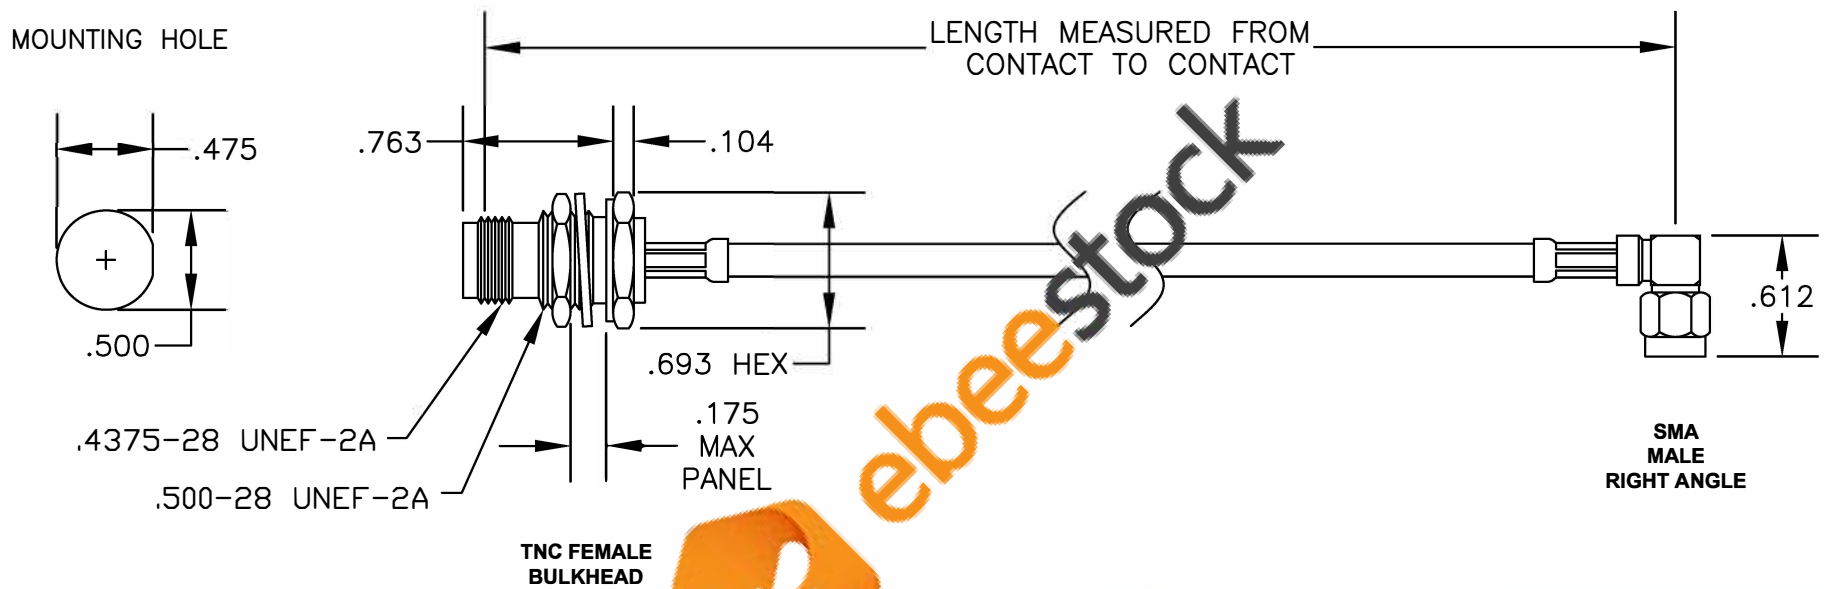

COMPONENTS	IMPEDANCE
TNC FEMALE BULKHEAD	50 OHM
SMA MALE RIGHT ANGLE	50 OHM
RG400/U	50 OHM

Standard Lengths	
-12	12"
-24	24"
-36	36"
-48	48"
-60	60"
-XXX	Custom Length in inches

8TH FLOOR, BUILDING 1, YONGFU SCIENCE AND TECHNOLOGY CENTER INDUSTRIAL PARK, NANZHA DISTRICT 5, HUMEN, 523900, DONGGUAN, GUANGDONG, CHINA

ebeeStock
 ESTABLISHED 2003

WEBSITE: www.ebeeStock.com
 EMAIL: sales@ebeeStock.com
COAXIAL & FIBER OPTICS

DWG TITLE ET34111	DES. CABLE ASSEMBLY, RG400/U, TNC FEMALE BULKHEAD TO SMA MALE RIGHT ANGLE			
SIZE A	FSCM NO. 53919	CAD FILE 052907	SCALE N/A	127

- NOTES:**
1. UNLESS OTHERWISE SPECIFIED ALL DIMENSIONS ARE NOMINAL.
 2. ALL SPECIFICATIONS ARE SUBJECT TO CHANGE WITHOUT NOTICE AT ANY TIME.
 3. DIMENSIONS ARE IN INCHES.
 4. LENGTH TOLERANCE IS $\pm 1.5\%$ OR $\pm 3/8"$, WHICHEVER IS GREATER.