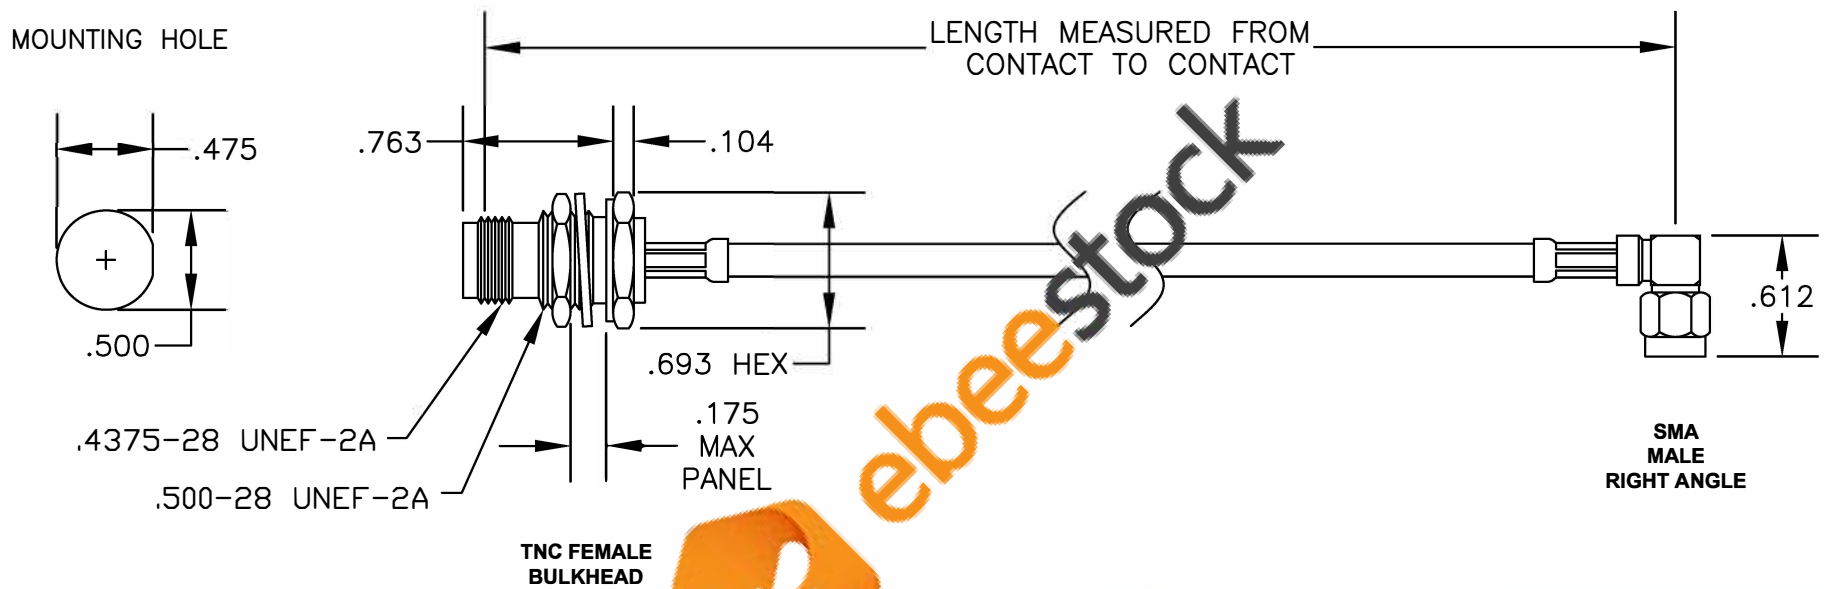

COMPONENTS	IMPEDANCE
TNC FEMALE BULKHEAD	50 OHM
SMA MALE RIGHT ANGLE	50 OHM
RG400/U	50 OHM

Standard Lengths	
-12	12"
-24	24"
-36	36"
-48	48"
-60	60"
-XXX	Custom Length in inches

8TH FLOOR, BUILDING 1, YONGFU SCIENCE AND TECHNOLOGY CENTER INDUSTRIAL PARK, NANZHA DISTRICT 5, HUMEN, 523900, DONGGUAN, GUANGDONG, CHINA
 WEBSITE: www.ebeestock.com
 EMAIL: sales@ebeestock.com
COAXIAL & FIBER OPTICS
 ESTABLISHED 2003

DWG TITLE	DES.
ET34112	CABLE ASSEMBLY, RG400/U, TNC FEMALE BULKHEAD TO SMA MALE RIGHT ANGLE
SIZE A1	FSCM NO. 53919
CAD FILE	052907
SCALE	N/A
	127

- NOTES:**
- UNLESS OTHERWISE SPECIFIED ALL DIMENSIONS ARE NOMINAL.
 - ALL SPECIFICATIONS ARE SUBJECT TO CHANGE WITHOUT NOTICE AT ANY TIME.
 - DIMENSIONS ARE IN INCHES.
 - LENGTH TOLERANCE IS $\pm 1.5\%$ OR $\pm 3/8"$, WHICHEVER IS GREATER.