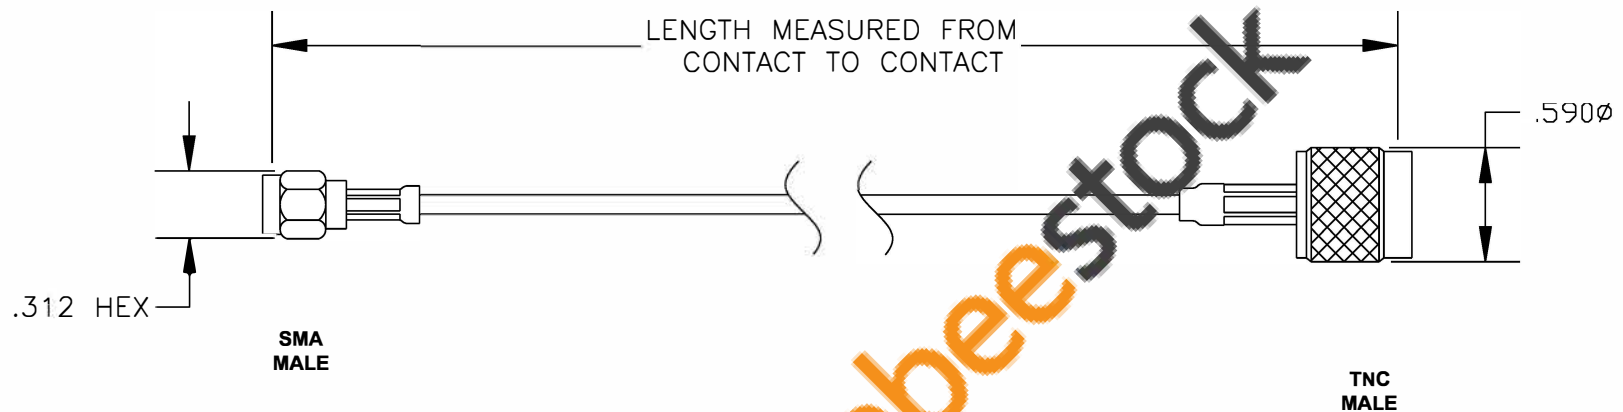

COMPONENTS	IMPEDANCE
SMA MALE	50 OHM
TNC MALE	50 OHM
RG316-DS	50 OHM

Standard Lengths	
-12	12"
-24	24"
-36	36"
-48	48"
-60	60"
-XXX	Custom Length in inches

ebeestock

 8TH FLOOR, BUILDING 1, YONGFU SCIENCE AND TECHNOLOGY CENTER INDUSTRIAL PARK, NANZHA DISTRICT 5, HUMEN, 523900, DONGGUAN, GUANGDONG, CHINA	
ebeestock ESTABLISHED 2003	
WEBSITE: www.ebeestock.com EMAIL: sales@ebeestock.com COAXIAL & FIBER OPTICS	
DWG TITLE ET34155	DES. CABLE ASSEMBLY, RG316-DS, SMA MALE TO TNC MALE
REV. A FSCM NO. 53919	CAD FILE 012808 SCALE N/A SIZE A 147

- NOTES:**
1. UNLESS OTHERWISE SPECIFIED ALL DIMENSIONS ARE NOMINAL.
 2. ALL SPECIFICATIONS ARE SUBJECT TO CHANGE WITHOUT NOTICE AT ANY TIME.
 3. DIMENSIONS ARE IN INCHES.
 4. LENGTH TOLERANCE IS $\pm 1.5\%$ OR $\pm 3/8"$, WHICHEVER IS GREATER.