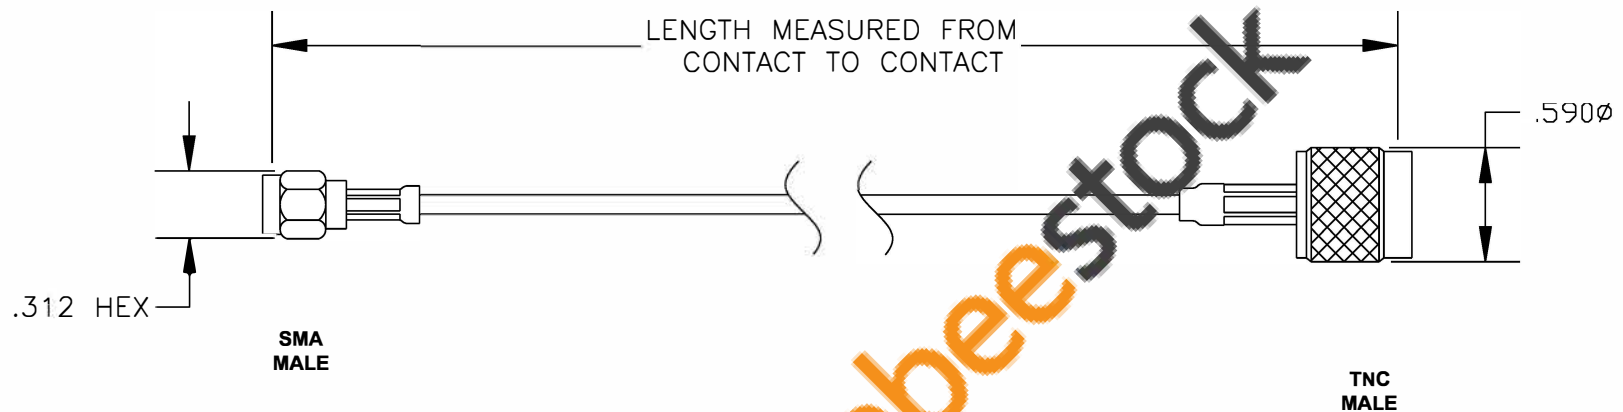

COMPONENTS	IMPEDANCE
SMA MALE	50 OHM
TNC MALE	50 OHM
RG316-DS	50 OHM

Standard Lengths	
-12	12"
-24	24"
-36	36"
-48	48"
-60	60"
-XXX	Custom Length in inches

ebeestock

 8TH FLOOR, BUILDING 1, YONGFU SCIENCE AND TECHNOLOGY CENTER INDUSTRIAL PARK, NANZHA DISTRICT 5, HUMEN, 523900, DONGGUAN, GUANGDONG, CHINA	
ebeestock ESTABLISHED 2003	
WEBSITE: www.ebeestock.com EMAIL: sales@ebeestock.com COAXIAL & FIBER OPTICS	
DWG TITLE ET34156	DES. CABLE ASSEMBLY, RG316-DS, SMA MALE TO TNC MALE
REV. A FSCM NO. 53919	CAD FILE 012808 SCALE N/A SIZE A 147

NOTES:

1. UNLESS OTHERWISE SPECIFIED ALL DIMENSIONS ARE NOMINAL.
2. ALL SPECIFICATIONS ARE SUBJECT TO CHANGE WITHOUT NOTICE AT ANY TIME.
3. DIMENSIONS ARE IN INCHES.
4. LENGTH TOLERANCE IS $\pm 1.5\%$ OR $\pm 3/8"$, WHICHEVER IS GREATER.