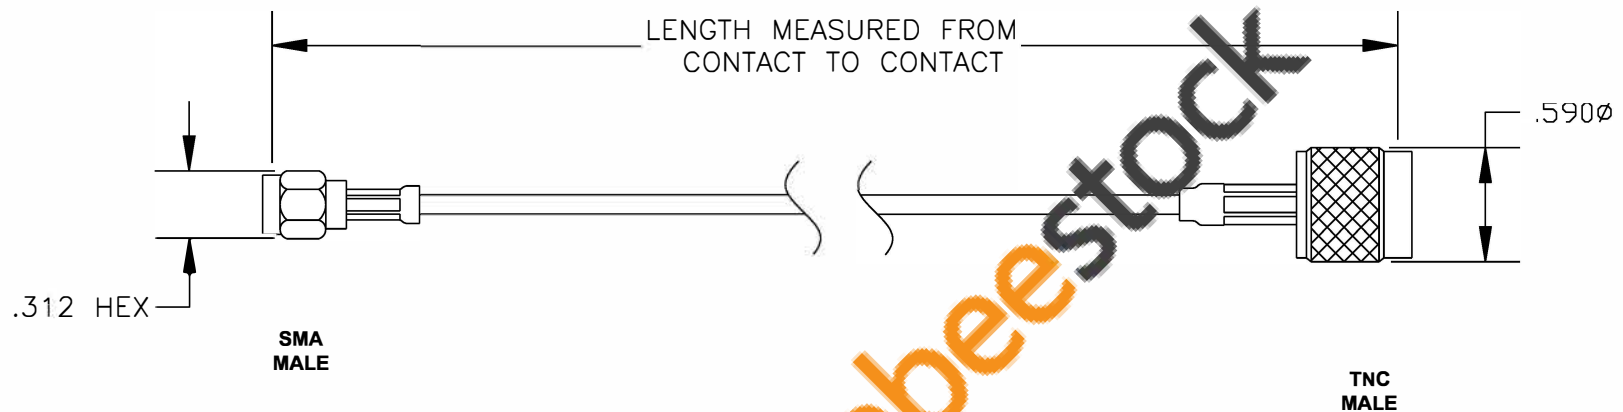

COMPONENTS	IMPEDANCE
SMA MALE	50 OHM
TNC MALE	50 OHM
RG316-DS	50 OHM

Standard Lengths	
-12	12"
-24	24"
-36	36"
-48	48"
-60	60"
-XXX	Custom Length in inches

ebeestock

 8TH FLOOR, BUILDING 1, YONGFU SCIENCE AND TECHNOLOGY CENTER INDUSTRIAL PARK, NANZHA DISTRICT 5, HUMEN, 523900, DONGGUAN, GUANGDONG, CHINA	
ebeestock ESTABLISHED 2003	
WEBSITE: www.ebeestock.com EMAIL: sales@ebeestock.com COAXIAL & FIBER OPTICS	
DWG TITLE ET34157	DES. CABLE ASSEMBLY, RG316-DS, SMA MALE TO TNC MALE
REV. A FSCM NO. 53919	CAD FILE 012808 SCALE N/A SIZE A 147

- NOTES:**
1. UNLESS OTHERWISE SPECIFIED ALL DIMENSIONS ARE NOMINAL.
 2. ALL SPECIFICATIONS ARE SUBJECT TO CHANGE WITHOUT NOTICE AT ANY TIME.
 3. DIMENSIONS ARE IN INCHES.
 4. LENGTH TOLERANCE IS $\pm 1.5\%$ OR $\pm 3/8"$, WHICHEVER IS GREATER.