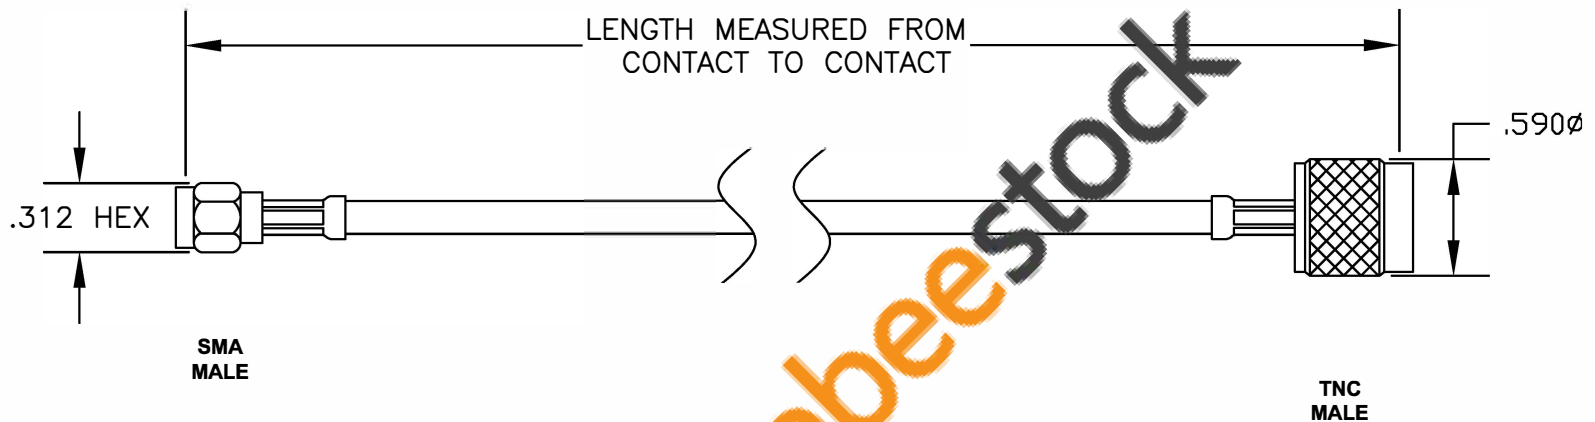

COMPONENTS	IMPEDANCE
SMA MALE	50 OHM
TNC MALE	50 OHM
RG55B/U	53.5 OHM

Standard Lengths	
-12	12"
-24	24"
-36	36"
-48	48"
-60	60"
-xx	Custom Length in inches

ebeestock

 8TH FLOOR, BUILDING 1, YONGFU SCIENCE AND TECHNOLOGY CENTER INDUSTRIAL PARK, NANZHA DISTRICT 5, HUMEN, 523900, DONGGUAN, GUANGDONG, CHINA	
ebeestock ESTABLISHED 2003	
WEBSITE: www.ebeestock.com EMAIL: sales@ebeestock.com COAXIAL & FIBER OPTICS	
DWG TITLE	DES.
ET34176	CABLE ASSEMBLY, RG55B/U, SMA MALE TO TNC MALE
SIZE A	FSCM NO. 53919
CAD FILE	021307
SCALE	N/A
	127
NOTES: 1. UNLESS OTHERWISE SPECIFIED ALL DIMENSIONS ARE NOMINAL. 2. ALL SPECIFICATIONS ARE SUBJECT TO CHANGE WITHOUT NOTICE AT ANY TIME. 3. DIMENSIONS ARE IN INCHES. 4. LENGTH TOLERANCE IS $\pm 1.5\%$ OR $\pm 3/8"$, WHICHEVER IS GREATER.	