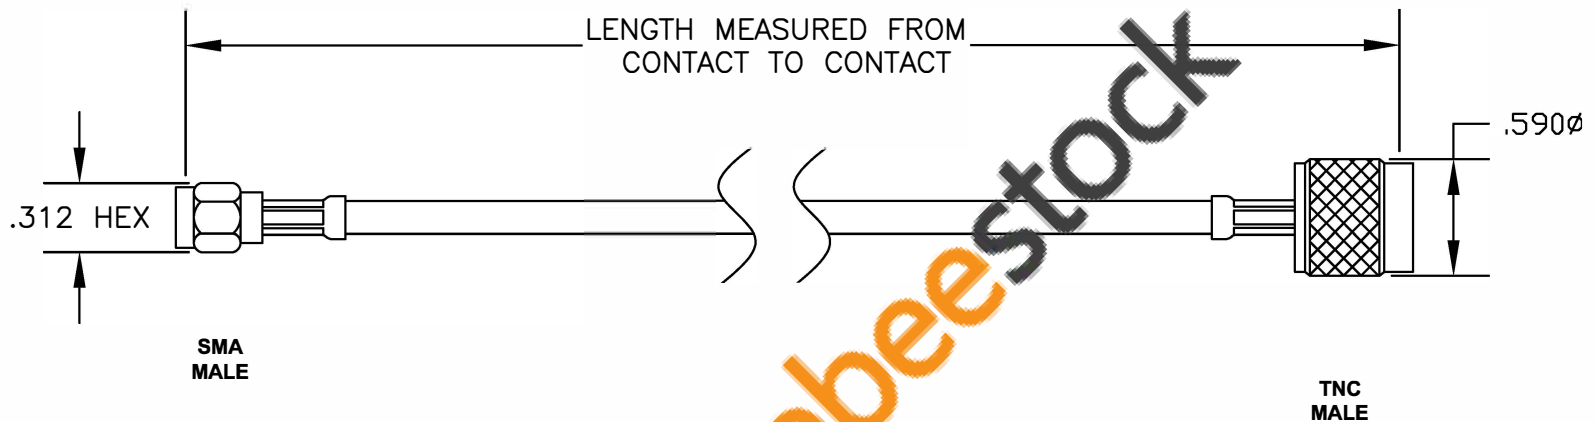

COMPONENTS	IMPEDANCE
SMA MALE	50 OHM
TNC MALE	50 OHM
RG55B/U	53.5 OHM

Standard Lengths	
-12	12"
-24	24"
-36	36"
-48	48"
-60	60"
-xx	Custom Length in inches

ebeestock

 8TH FLOOR, BUILDING 1, YONGFU SCIENCE AND TECHNOLOGY CENTER INDUSTRIAL PARK, NANZHA DISTRICT 5, HUMEN, 523900, DONGGUAN, GUANGDONG, CHINA				
ebeestock ESTABLISHED 2003				
WEBSITE: www.ebeestock.com EMAIL: sales@ebeestock.com COAXIAL & FIBER OPTICS				
DWG TITLE	DES.			
ET34183	CABLE ASSEMBLY, RG55B/U, SMA MALE TO TNC MALE			
SIZE A	FSCM NO. 53919	CAD FILE 021307	SCALE N/A	127
NOTES: 1. UNLESS OTHERWISE SPECIFIED ALL DIMENSIONS ARE NOMINAL. 2. ALL SPECIFICATIONS ARE SUBJECT TO CHANGE WITHOUT NOTICE AT ANY TIME. 3. DIMENSIONS ARE IN INCHES. 4. LENGTH TOLERANCE IS ± 1.5% OR ±3/8", WHICHEVER IS GREATER.				