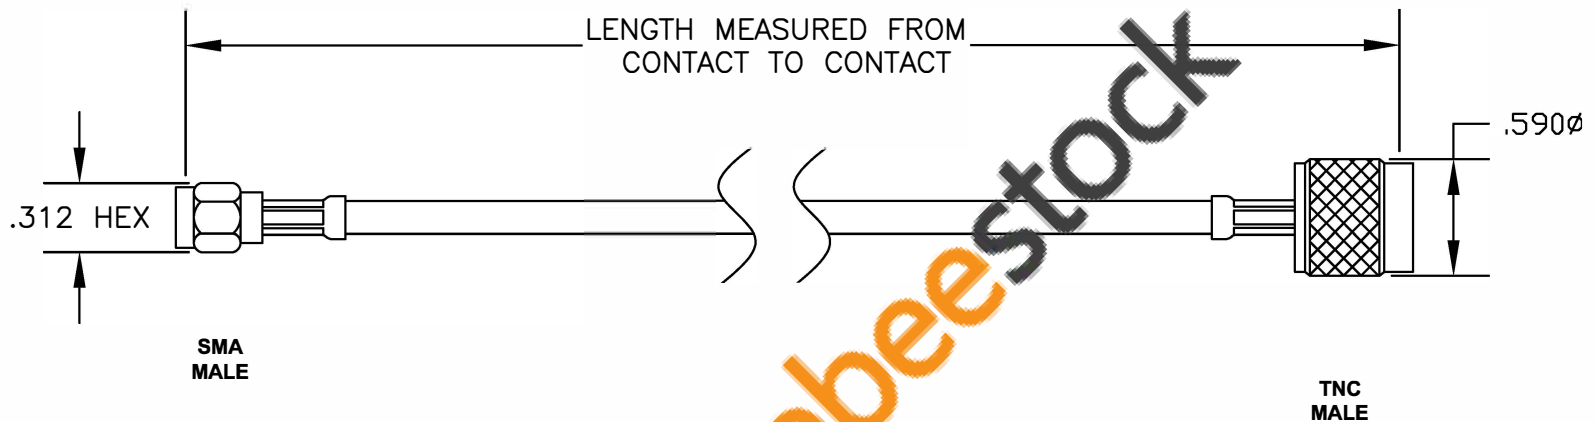

COMPONENTS	IMPEDANCE
SMA MALE	50 OHM
TNC MALE	50 OHM
RG55B/U	53.5 OHM

Standard Lengths	
-12	12"
-24	24"
-36	36"
-48	48"
-60	60"
-xx	Custom Length in inches

ebeestock

 8TH FLOOR, BUILDING 1, YONGFU SCIENCE AND TECHNOLOGY CENTER INDUSTRIAL PARK, NANZHA DISTRICT 5, HUMEN, 523900, DONGGUAN, GUANGDONG, CHINA	
ebeestock ESTABLISHED 2003	
WEBSITE: www.ebeestock.com EMAIL: sales@ebeestock.com COAXIAL & FIBER OPTICS	
DWG TITLE	DES.
ET34186	CABLE ASSEMBLY, RG55B/U, SMA MALE TO TNC MALE
SIZE A	FSCM NO. 53919
CAD FILE	021307
SCALE	N/A
	127
NOTES: 1. UNLESS OTHERWISE SPECIFIED ALL DIMENSIONS ARE NOMINAL. 2. ALL SPECIFICATIONS ARE SUBJECT TO CHANGE WITHOUT NOTICE AT ANY TIME. 3. DIMENSIONS ARE IN INCHES. 4. LENGTH TOLERANCE IS ± 1.5% OR ±3/8", WHICHEVER IS GREATER.	