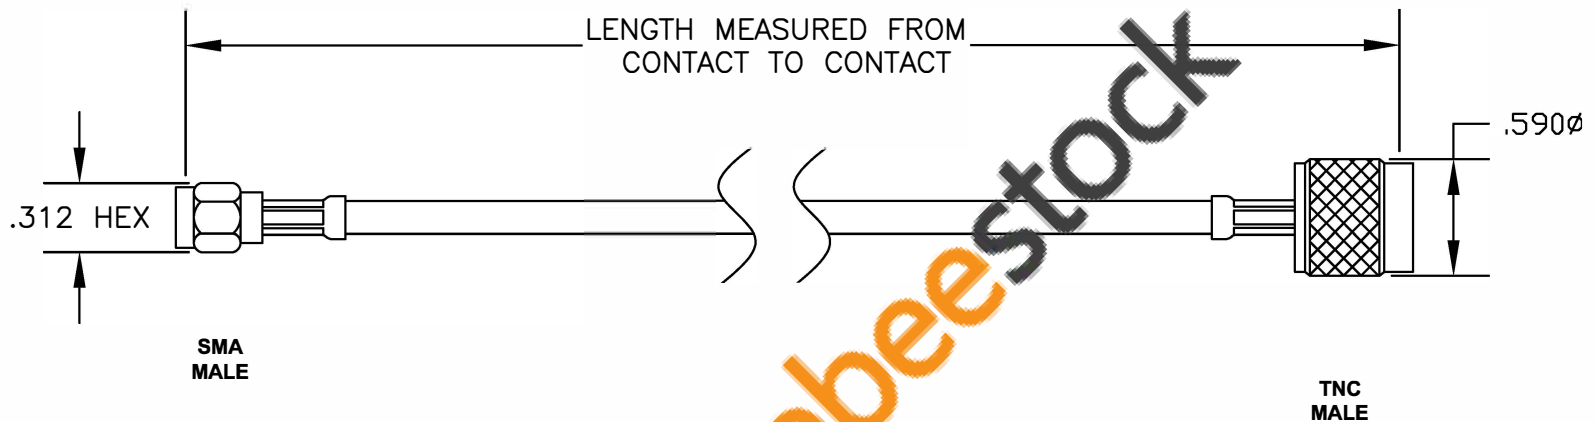

COMPONENTS	IMPEDANCE
SMA MALE	50 OHM
TNC MALE	50 OHM
RG55B/U	53.5 OHM

Standard Lengths	
-12	12"
-24	24"
-36	36"
-48	48"
-60	60"
-xx	Custom Length in inches

ebeestock

 8TH FLOOR, BUILDING 1, YONGFU SCIENCE AND TECHNOLOGY CENTER INDUSTRIAL PARK, NANZHA DISTRICT 5, HUMEN, 523900, DONGGUAN, GUANGDONG, CHINA	
ebeestock ESTABLISHED 2003	
WEBSITE: www.ebeestock.com EMAIL: sales@ebeestock.com COAXIAL & FIBER OPTICS	
DWG TITLE	DES.
ET34187	CABLE ASSEMBLY, RG55B/U, SMA MALE TO TNC MALE
SIZE A	FSCM NO. 53919
CAD FILE	021307
SCALE	N/A
	127
NOTES: 1. UNLESS OTHERWISE SPECIFIED ALL DIMENSIONS ARE NOMINAL. 2. ALL SPECIFICATIONS ARE SUBJECT TO CHANGE WITHOUT NOTICE AT ANY TIME. 3. DIMENSIONS ARE IN INCHES. 4. LENGTH TOLERANCE IS $\pm 1.5\%$ OR $\pm 3/8"$, WHICHEVER IS GREATER.	