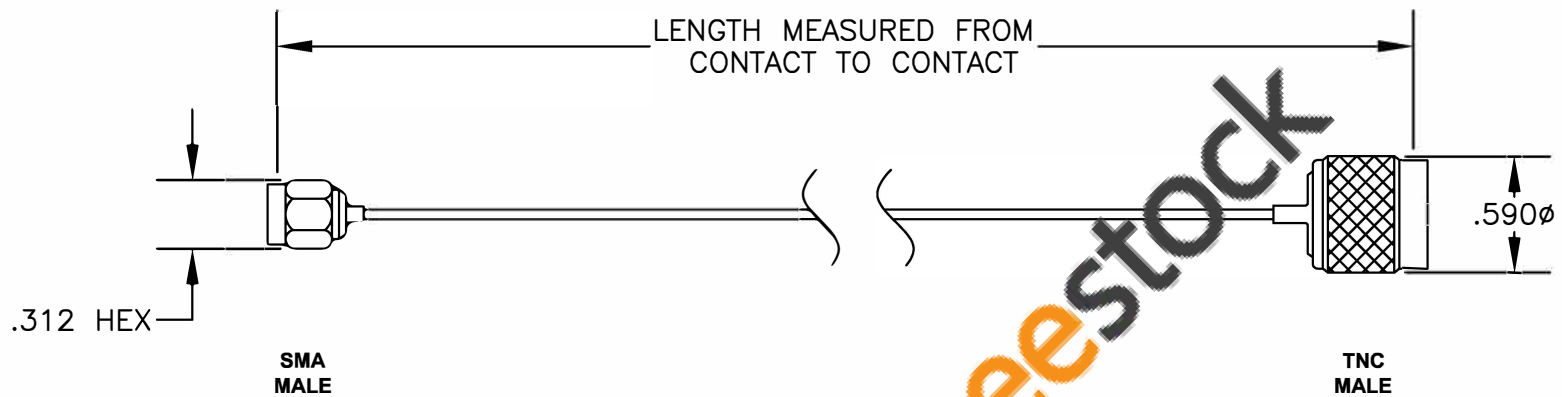

COMPONENTS	IMPEDANCE
SMA MALE	50 OHM
TNC MALE	50 OHM

Standard Lengths	
-12	12"
-24	24"
-36	36"
-48	48"
-60	60"
-xx	Custom Length in inches

ebeestock

		8TH FLOOR, BUILDING 1, YONGFU SCIENCE AND TECHNOLOGY CENTER INDUSTRIAL PARK, NANZHA DISTRICT 5, HUMEN, 523900, DONGGUAN, GUANGDONG, CHINA	
<b>ebeestock</b> ESTABLISHED 2003		WEBSITE: <a href="http://www.ebeestock.com">www.ebeestock.com</a> EMAIL: <a href="mailto:sales@ebeestock.com">sales@ebeestock.com</a> <b>COAXIAL &amp; FIBER OPTICS</b>	
DWG TITLE <b>ET34256</b>		DES. CABLE ASSEMBLY, SMA MALE , TO TNC MALE	
SIZE A	FSCM NO. 53919	CAD FILE 021407	SCALE N/A
			127

- NOTES:**
- UNLESS OTHERWISE SPECIFIED ALL DIMENSIONS ARE NOMINAL.
  - ALL SPECIFICATIONS ARE SUBJECT TO CHANGE WITHOUT NOTICE AT ANY TIME.
  - DIMENSIONS ARE IN INCHES.
  - LENGTH TOLERANCE IS ± 1.5% OR ±3/8", WHICHEVER IS GREATER.