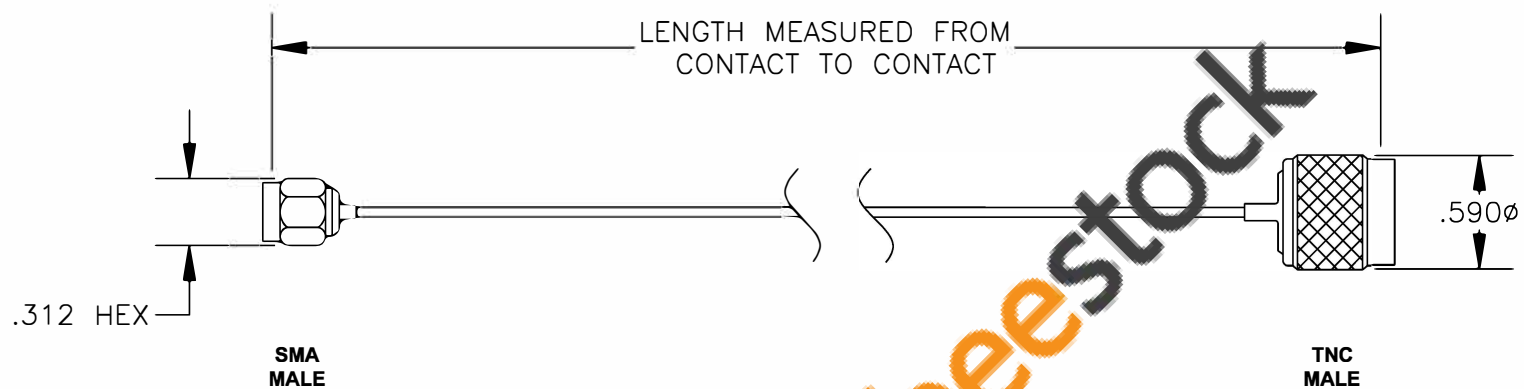

COMPONENTS	IMPEDANCE
SMA MALE	50 OHM
TNC MALE	50 OHM

Standard Lengths	
-12	12"
-24	24"
-36	36"
-48	48"
-60	60"
-XXX	Custom Length in inches

ebeestock

 8TH FLOOR, BUILDING 1, YONGFU SCIENCE AND TECHNOLOGY CENTER INDUSTRIAL PARK, NANZHA DISTRICT 5, HUMEN, 523900, DONGGUAN, GUANGDONG, CHINA	
ebeestock ESTABLISHED 2003	
WEBSITE: www.ebeestock.com EMAIL: sales@ebeestock.com COAXIAL & FIBER OPTICS	
DWG TITLE	DES.
ET34270	CABLE ASSEMBLY, SMA MALE TO TNC MALE
REV. A	FSCM NO. 53919
CAD FILE	013008
SCALE	N/A
SIZE	A 147

NOTES:

- UNLESS OTHERWISE SPECIFIED ALL DIMENSIONS ARE NOMINAL.
- ALL SPECIFICATIONS ARE SUBJECT TO CHANGE WITHOUT NOTICE AT ANY TIME.
- DIMENSIONS ARE IN INCHES.
- LENGTH TOLERANCE IS $\pm 1.5\%$ OR $\pm 3/8"$, WHICHEVER IS GREATER.