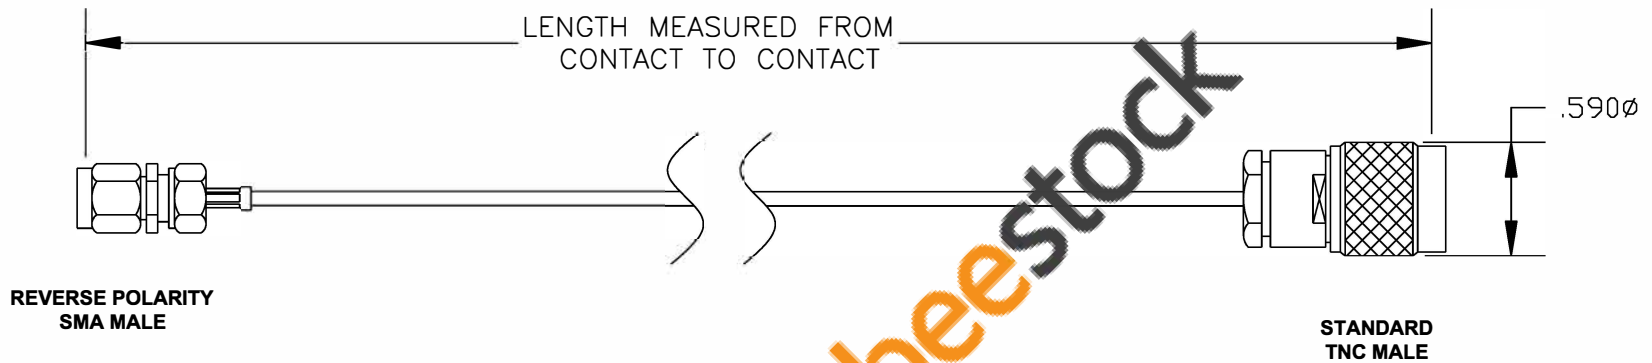

COMPONENTS	IMPEDANCE
REVERSE POLARITY SMA MALE	50 OHM
STANDARD TNC MALE	50 OHM
RG178B/U	50 OHM

Standard Lengths	
-12	12"
-24	24"
-36	36"
-48	48"
-60	60"
-XXX	Custom Length in inches

8TH FLOOR, BUILDING 1, YONGFU SCIENCE AND TECHNOLOGY CENTER INDUSTRIAL PARK, NANZHA DISTRICT 5, HUMEN, 523900, DONG GUAN, GUANGDONG, CHINA
 WEBSITE: www.ebeestock.com
 EMAIL: sales@ebeestock.com
COAXIAL & FIBER OPTICS
 ESTABLISHED 2003

DWG TITLE	ET34421	DES.	CABLE ASSEMBLY, RG178B/U, REVERSE POLARITY SMA MALE TO STANDARD TNC MALE
-----------	----------------	------	--

REV. A	FSCM NO. 53919	CAD FILE	020608	SCALE	N/A	SIZE	A 147
--------	-----------------------	----------	--------	-------	-----	------	-------

- NOTES:**
1. UNLESS OTHERWISE SPECIFIED ALL DIMENSIONS ARE NOMINAL.
 2. ALL SPECIFICATIONS ARE SUBJECT TO CHANGE WITHOUT NOTICE AT ANY TIME.
 3. DIMENSIONS ARE IN INCHES.
 4. LENGTH TOLERANCE IS $\pm 1.5\%$ OR $\pm 3/8"$, WHICHEVER IS GREATER.