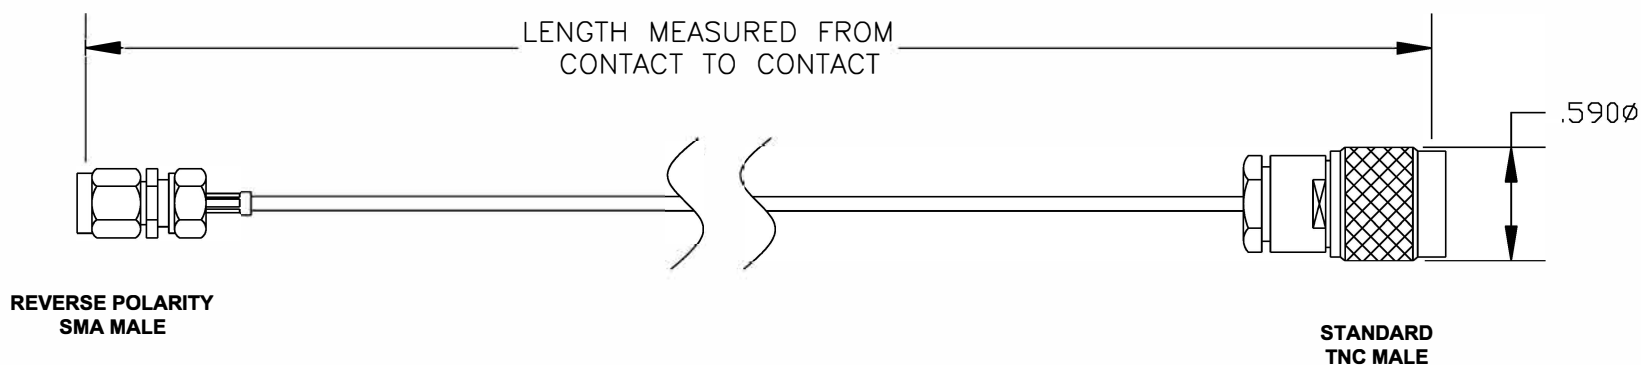

COMPONENTS	IMPEDANCE
REVERSE POLARITY SMA MALE	50 OHM
STANDARD TNC MALE	50 OHM
RG178B/U	50 OHM

Standard Lengths	
-12	12"
-24	24"
-36	36"
-48	48"
-60	60"
-XXX	Custom Length in inches

8TH FLOOR, BUILDING 1, YONGFU SCIENCE AND TECHNOLOGY
CENTER INDUSTRIAL PARK, NANZHA DISTRICT 5,
HUMEN, 523900, DONGGUAN, GUANGDONG, CHINA

ebeestock
ESTABLISHED 2003

WEBSITE: www.ebeestock.com
EMAIL: sales@ebeestock.com
COAXIAL & FIBER OPTICS

DWG TITLE **ET34424**

DES. CABLE ASSEMBLY, RG178B/U, REVERSE POLARITY SMA MALE TO STANDARD TNC MALE

REV. A

FSCM NO. 53919

CAD FILE 020608

SCALE N/A

SIZE A

147

NOTES:

1. UNLESS OTHERWISE SPECIFIED ALL DIMENSIONS ARE NOMINAL.
2. ALL SPECIFICATIONS ARE SUBJECT TO CHANGE WITHOUT NOTICE AT ANY TIME.
3. DIMENSIONS ARE IN INCHES.
4. LENGTH TOLERANCE IS $\pm 1.5\%$ OR $\pm 3/8"$, WHICHEVER IS GREATER.