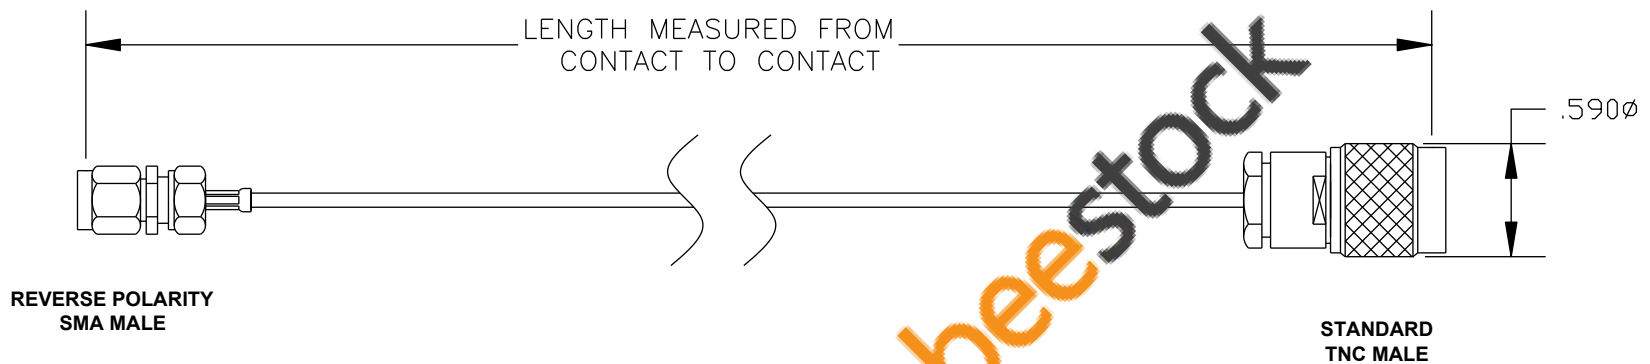

COMPONENTS	IMPEDANCE
REVERSE POLARITY SMA MALE	50 OHM
STANDARD TNC MALE	50 OHM
RG178B/U	50 OHM

Standard Lengths	
-12	12"
-24	24"
-36	36"
-48	48"
-60	60"
-XXX	Custom Length in inches

**8TH FLOOR, BUILDING 1, YONGFU SCIENCE AND TECHNOLOGY CENTER INDUSTRIAL PARK, NANZHA DISTRICT 5, HUMEN, 523900, DONGGUAN, GUANGDONG, CHINA**  
 WEBSITE: [www.ebeestock.com](http://www.ebeestock.com)  
 EMAIL: [sales@ebeestock.com](mailto:sales@ebeestock.com)

DWG TITLE <b>ET34432</b>		DES. CABLE ASSEMBLY, RG178B/U, REVERSE POLARITY SMA MALE TO STANDARD TNC MALE (LEAD FREE)		
REV. A	FSCM NO. 53919	CAD FILE 020608	SCALE N/A	SIZE A 147

- NOTES:
1. UNLESS OTHERWISE SPECIFIED ALL DIMENSIONS ARE NOMINAL.
  2. ALL SPECIFICATIONS ARE SUBJECT TO CHANGE WITHOUT NOTICE AT ANY TIME.
  3. DIMENSIONS ARE IN INCHES.
  4. LENGTH TOLERANCE IS  $\pm 1.5\%$  OR  $\pm 3/8"$ , WHICHEVER IS GREATER.