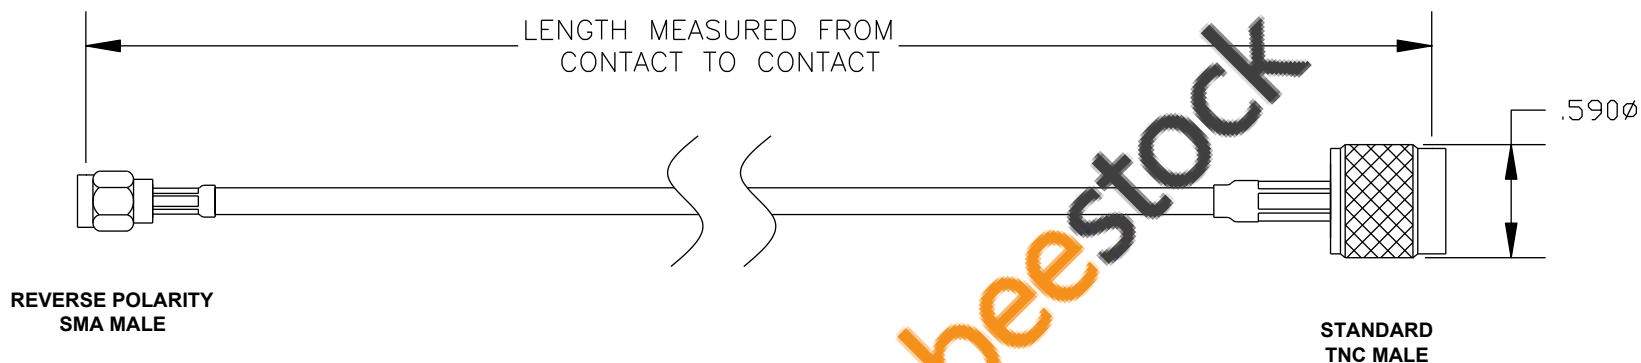

COMPONENTS	IMPEDANCE
REVERSE POLARITY SMA MALE	50 OHM
STANDARD TNC MALE	50 OHM
RG188A/U	50 OHM

Standard Lengths	
-12	12"
-24	24"
-36	36"
-48	48"
-60	60"
-XXX	Custom Length in inches

8TH FLOOR, BUILDING 1, YONGFU SCIENCE AND TECHNOLOGY CENTER INDUSTRIAL PARK, NANZHA DISTRICT 5, HUMEN, 523900, DONGGUAN, GUANGDONG, CHINA
 WEBSITE: www.ebeestock.com
 EMAIL: sales@ebeestock.com

DWG TITLE	DES.
ET34439	CABLE ASSEMBLY, RG188A/U, REVERSE POLARITY SMA MALE TO STANDARD TNC MALE (LEAD FREE)

REV. A	FSCM NO. 53919	CAD FILE 020608	SCALE N/A	SIZE A	147
--------	----------------	-----------------	-----------	--------	-----

- NOTES:
1. UNLESS OTHERWISE SPECIFIED ALL DIMENSIONS ARE NOMINAL.
 2. ALL SPECIFICATIONS ARE SUBJECT TO CHANGE WITHOUT NOTICE AT ANY TIME.
 3. DIMENSIONS ARE IN INCHES.
 4. LENGTH TOLERANCE IS $\pm 1.5\%$ OR $\pm 3/8"$, WHICHEVER IS GREATER.