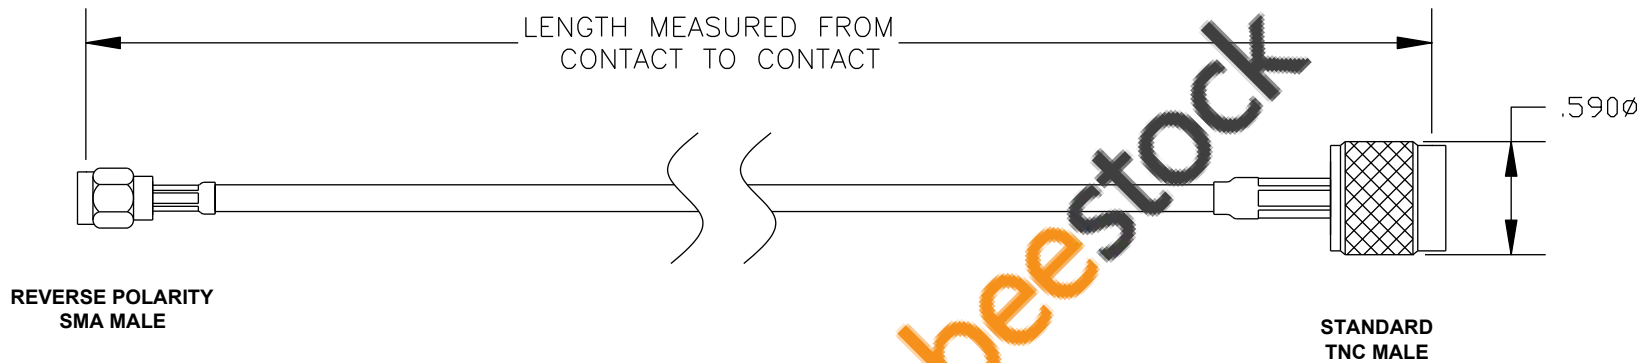

COMPONENTS	IMPEDANCE
REVERSE POLARITY SMA MALE	50 OHM
STANDARD TNC MALE	50 OHM
RG188A/U	50 OHM

Standard Lengths	
-12	12"
-24	24"
-36	36"
-48	48"
-60	60"
-XXX	Custom Length in inches

8TH FLOOR, BUILDING 1, YONGFU SCIENCE AND TECHNOLOGY CENTER INDUSTRIAL PARK, NANZHA DISTRICT 5, HUMEN, 523900, DONGGUAN, GUANGDONG, CHINA
 WEBSITE: www.ebeestock.com
 EMAIL: sales@ebeestock.com

DWG TITLE ET34440		DES. CABLE ASSEMBLY, RG188A/U, REVERSE POLARITY SMA MALE TO STANDARD TNC MALE (LEAD FREE)		
REV. A	FSCM NO. 53919	CAD FILE 020608	SCALE N/A	SIZE A 147

- NOTES:
1. UNLESS OTHERWISE SPECIFIED ALL DIMENSIONS ARE NOMINAL.
 2. ALL SPECIFICATIONS ARE SUBJECT TO CHANGE WITHOUT NOTICE AT ANY TIME.
 3. DIMENSIONS ARE IN INCHES.
 4. LENGTH TOLERANCE IS $\pm 1.5\%$ OR $\pm 3/8"$, WHICHEVER IS GREATER.