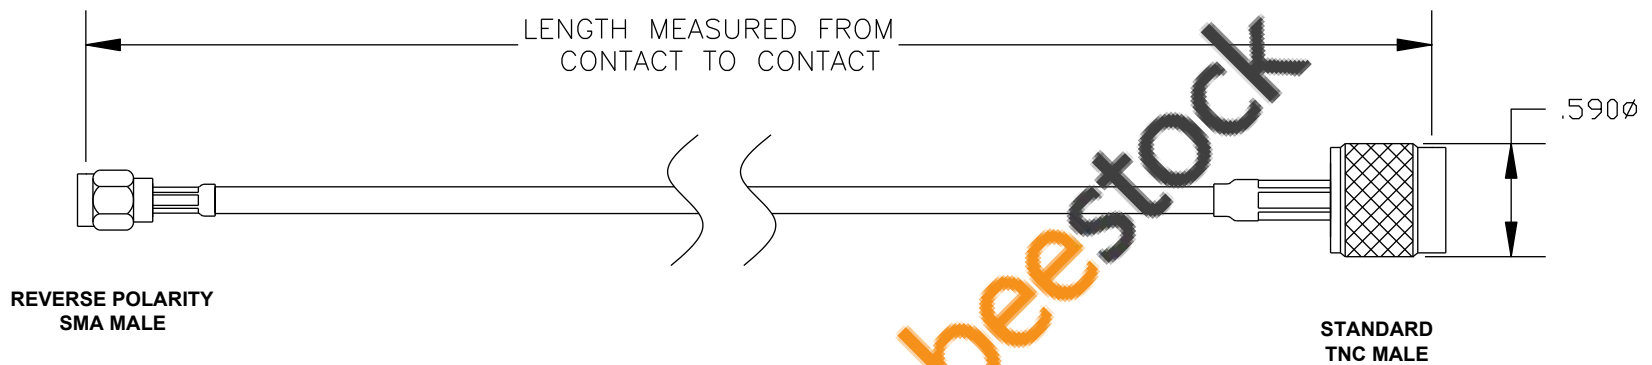

COMPONENTS	IMPEDANCE
REVERSE POLARITY SMA MALE	50 OHM
STANDARD TNC MALE	50 OHM
RG188A/U	50 OHM

Standard Lengths	
-12	12"
-24	24"
-36	36"
-48	48"
-60	60"
-XXX	Custom Length in inches

8TH FLOOR, BUILDING 1, YONGFU SCIENCE AND TECHNOLOGY CENTER INDUSTRIAL PARK, NANZHA DISTRICT 5, HUMEN, 523900, DONGGUAN, GUANGDONG, CHINA
 WEBSITE: www.ebeestock.com
 EMAIL: sales@ebeestock.com

DWG TITLE ET34441		DES. CABLE ASSEMBLY, RG188A/U, REVERSE POLARITY SMA MALE TO STANDARD TNC MALE (LEAD FREE)		
REV. A	FSCM NO. 53919	CAD FILE 020608	SCALE N/A	SIZE A 147

- NOTES:
1. UNLESS OTHERWISE SPECIFIED ALL DIMENSIONS ARE NOMINAL.
 2. ALL SPECIFICATIONS ARE SUBJECT TO CHANGE WITHOUT NOTICE AT ANY TIME.
 3. DIMENSIONS ARE IN INCHES.
 4. LENGTH TOLERANCE IS $\pm 1.5\%$ OR $\pm 3/8"$, WHICHEVER IS GREATER.