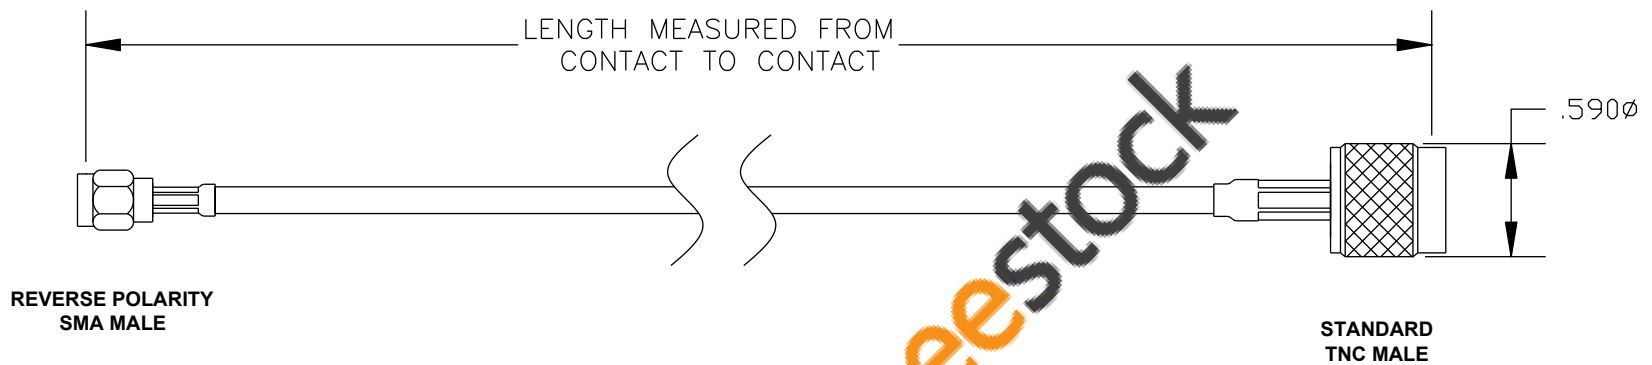

COMPONENTS	IMPEDANCE
REVERSE POLARITY SMA MALE	50 OHM
STANDARD TNC MALE	50 OHM
RG188A/U	50 OHM

Standard Lengths	
-12	12"
-24	24"
-36	36"
-48	48"
-60	60"
-XXX	Custom Length in inches

ebeestock

8TH FLOOR, BUILDING 1, YONGFU SCIENCE AND TECHNOLOGY
CENTER INDUSTRIAL PARK, NANZHA DISTRICT 5,
HUMEN, 523900, DONGGUAN, GUANGDONG, CHINA

ebeestock

WEBSITE: www.ebeestock.com
EMAIL: sales@ebeestock.com

DWG TITLE

ET34442

DES. CABLE ASSEMBLY, RG188A/U, REVERSE
POLARITY SMA MALE TO STANDARD TNC
MALE (LEAD FREE)

REV. A **FSCM NO. 53919**

CAD FILE 020608

SCALE N/A

SIZE A 147

NOTES:

1. UNLESS OTHERWISE SPECIFIED ALL DIMENSIONS ARE NOMINAL.
2. ALL SPECIFICATIONS ARE SUBJECT TO CHANGE WITHOUT NOTICE AT ANY TIME.
3. DIMENSIONS ARE IN INCHES.
4. LENGTH TOLERANCE IS $\pm 1.5\%$ OR $\pm 3/8"$, WHICHEVER IS GREATER.