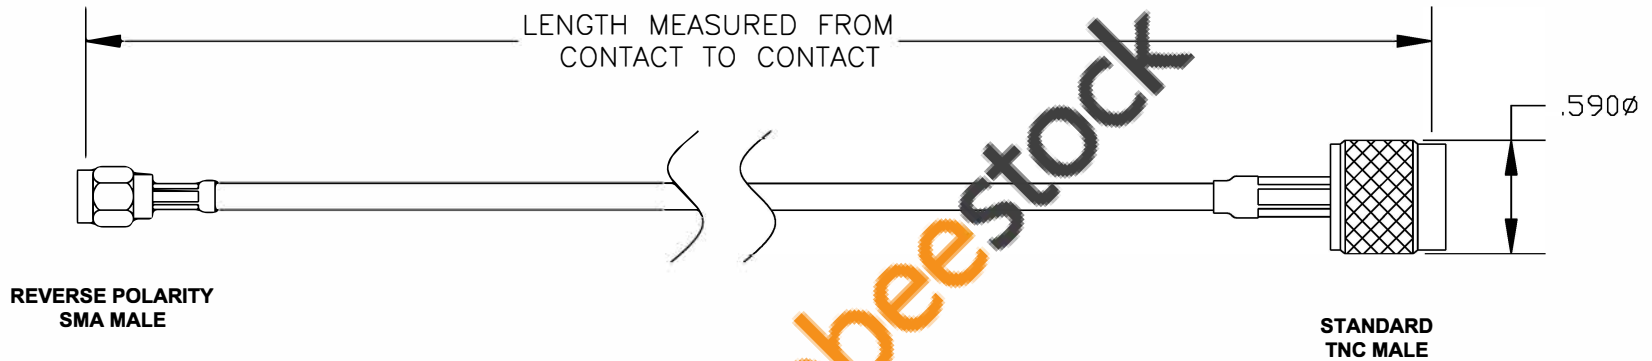

COMPONENTS	IMPEDANCE
REVERSE POLARITY SMA MALE	50 OHM
STANDARD TNC MALE	50 OHM
RG316/U	50 OHM

Standard Lengths	
-12	12"
-24	24"
-36	36"
-48	48"
-60	60"
-XXX	Custom Length in inches

ebeestock

8TH FLOOR, BUILDING 1, YONGFU SCIENCE AND TECHNOLOGY CENTER INDUSTRIAL PARK, NANZHA DISTRICT 5, HUMEN, 523900, DONGGUAN, GUANGDONG, CHINA
 WEBSITE: www.ebeestock.com
 EMAIL: sales@ebeestock.com
COAXIAL & FIBER OPTICS
 ESTABLISHED 2003

DWG TITLE	ET34464	DES.	CABLE ASSEMBLY, RG316/U, REVERSE POLARITY SMA MALE TO STANDARD TNC MALE (LEAD FREE)
-----------	----------------	------	---

REV. A	FSCM NO. 53919	CAD FILE	020608	SCALE	N/A	SIZE A	147
--------	-----------------------	----------	--------	-------	-----	--------	-----

- NOTES:**
- UNLESS OTHERWISE SPECIFIED ALL DIMENSIONS ARE NOMINAL.
 - ALL SPECIFICATIONS ARE SUBJECT TO CHANGE WITHOUT NOTICE AT ANY TIME.
 - DIMENSIONS ARE IN INCHES.
 - LENGTH TOLERANCE IS $\pm 1.5\%$ OR $\pm 3/8"$, WHICHEVER IS GREATER.