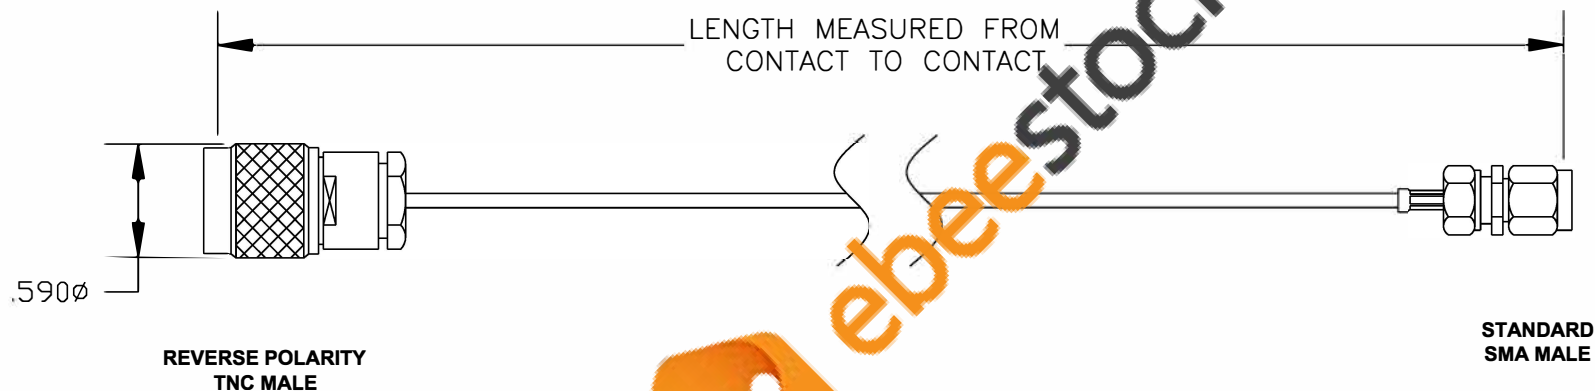

COMPONENTS	IMPEDANCE
REVERSE POLARITY TNC MALE	50 OHM
STANDARD SMA MALE	50 OHM
RG178B/U	50 OHM

Standard Lengths	
-12	12"
-24	24"
-36	36"
-48	48"
-60	60"
-XXX	Custom Length in inches

8TH FLOOR, BUILDING 1, YONGFU SCIENCE AND TECHNOLOGY CENTER INDUSTRIAL PARK, NANZHA DISTRICT 5, HUMEN, 523900, DONGGUAN, GUANGDONG, CHINA
 WEBSITE: www.ebeestock.com
 EMAIL: sales@ebeestock.com
COAXIAL & FIBER OPTICS
 ESTABLISHED 2003

DWG TITLE	ET34524	DES.	CABLE ASSEMBLY, RG178B/U, REVERSE POLARITY TNC MALE TO STANDARD SMA MALE
-----------	----------------	------	--

REV. A	FSCM NO. 53919	CAD FILE	020608	SCALE	N/A	SIZE	A 147
--------	-----------------------	----------	--------	-------	-----	------	-------

- NOTES:**
- UNLESS OTHERWISE SPECIFIED ALL DIMENSIONS ARE NOMINAL.
 - ALL SPECIFICATIONS ARE SUBJECT TO CHANGE WITHOUT NOTICE AT ANY TIME.
 - DIMENSIONS ARE IN INCHES.
 - LENGTH TOLERANCE IS $\pm 1.5\%$ OR $\pm 3/8"$, WHICHEVER IS GREATER.