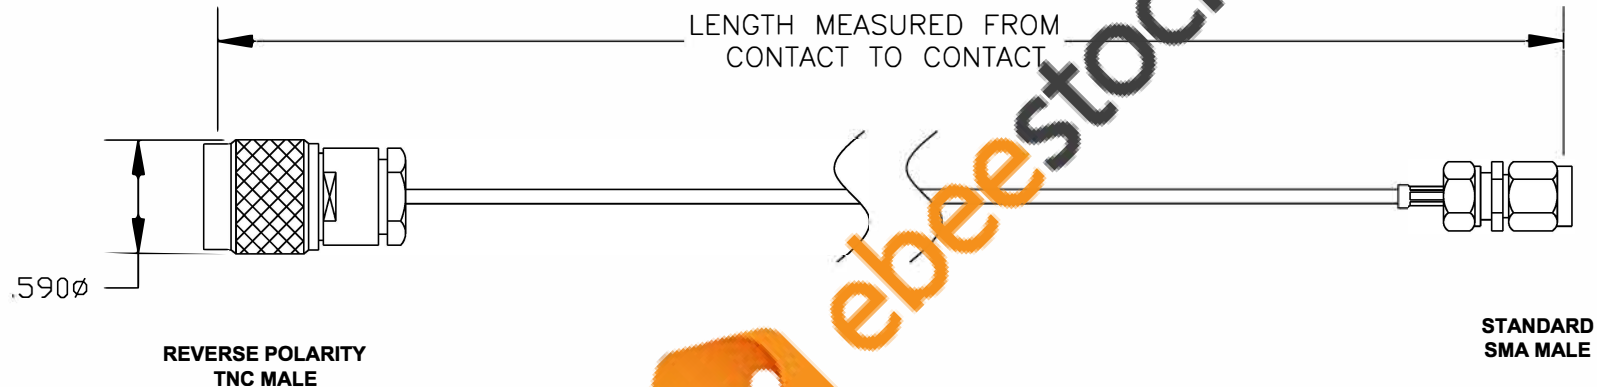

COMPONENTS	IMPEDANCE
REVERSE POLARITY TNC MALE	50 OHM
STANDARD SMA MALE	50 OHM
RG178B/U	50 OHM

Standard Lengths	
-12	12"
-24	24"
-36	36"
-48	48"
-60	60"
-XXX	Custom Length in inches

8TH FLOOR, BUILDING 1, YONGFU SCIENCE AND TECHNOLOGY
CENTER INDUSTRIAL PARK, NANZHA DISTRICT 5,
HUMEN, 523900, DONGGUAN, GUANGDONG, CHINA

ebeestock
ESTABLISHED 2003

WEBSITE: www.ebeestock.com
EMAIL: sales@ebeestock.com
COAXIAL & FIBER OPTICS

DWG TITLE ET34525	DES. CABLE ASSEMBLY, RG178B/U, REVERSE POLARITY TNC MALE TO STANDARD SMA MALE
--------------------------	---

REV. A	FSCM NO. 53919	CAD FILE 020608	SCALE N/A	SIZE A	147
--------	-----------------------	-----------------	-----------	--------	-----

NOTES:

1. UNLESS OTHERWISE SPECIFIED ALL DIMENSIONS ARE NOMINAL.
2. ALL SPECIFICATIONS ARE SUBJECT TO CHANGE WITHOUT NOTICE AT ANY TIME.
3. DIMENSIONS ARE IN INCHES.
4. LENGTH TOLERANCE IS $\pm 1.5\%$ OR $\pm 3/8"$, WHICHEVER IS GREATER.