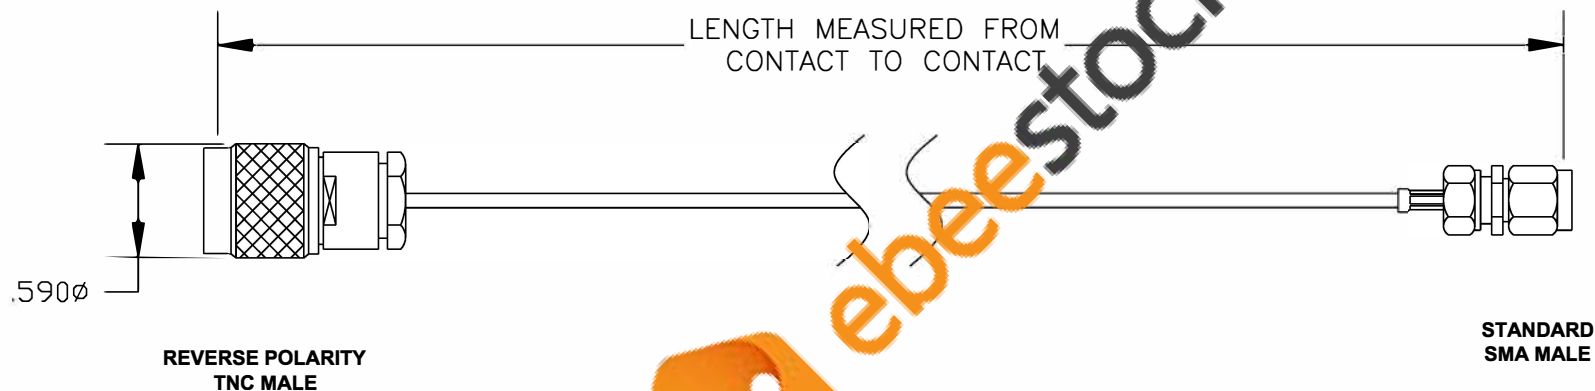

COMPONENTS	IMPEDANCE
REVERSE POLARITY TNC MALE	50 OHM
STANDARD SMA MALE	50 OHM
RG178B/U	50 OHM

Standard Lengths	
-12	12"
-24	24"
-36	36"
-48	48"
-60	60"
-XXX	Custom Length in inches

8TH FLOOR, BUILDING 1, YONGFU SCIENCE AND TECHNOLOGY CENTER INDUSTRIAL PARK, NANZHA DISTRICT 5, HUMEN, 523900, DONGGUAN, GUANGDONG, CHINA
 WEBSITE: www.ebeestock.com
 EMAIL: sales@ebeestock.com
COAXIAL & FIBER OPTICS
 ESTABLISHED 2003

DWG TITLE	ET34526	DES.	CABLE ASSEMBLY, RG178B/U, REVERSE POLARITY TNC MALE TO STANDARD SMA MALE
-----------	----------------	------	--

REV. A	FSCM NO. 53919	CAD FILE	020608	SCALE	N/A	SIZE	A 147
--------	-----------------------	----------	--------	-------	-----	------	-------

- NOTES:**
1. UNLESS OTHERWISE SPECIFIED ALL DIMENSIONS ARE NOMINAL.
 2. ALL SPECIFICATIONS ARE SUBJECT TO CHANGE WITHOUT NOTICE AT ANY TIME.
 3. DIMENSIONS ARE IN INCHES.
 4. LENGTH TOLERANCE IS $\pm 1.5\%$ OR $\pm 3/8"$, WHICHEVER IS GREATER.