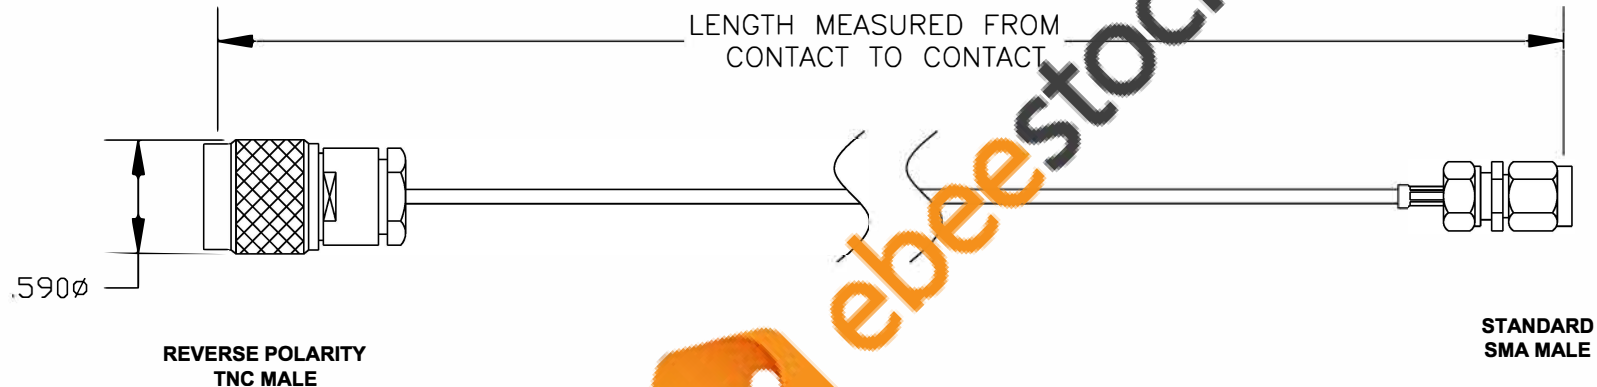

COMPONENTS	IMPEDANCE
REVERSE POLARITY TNC MALE	50 OHM
STANDARD SMA MALE	50 OHM
RG178B/U	50 OHM

Standard Lengths	
-12	12"
-24	24"
-36	36"
-48	48"
-60	60"
-XXX	Custom Length in inches

 <p>8TH FLOOR, BUILDING 1, YONGFU SCIENCE AND TECHNOLOGY CENTER INDUSTRIAL PARK, NANZHA DISTRICT 5, HUMEN, 523900, DONGGUAN, GUANGDONG, CHINA</p> <p>WEBSITE: www.ebeestock.com EMAIL: sales@ebeestock.com COAXIAL & FIBER OPTICS</p> <p>ESTABLISHED 2003</p>	
DWG TITLE	ET34528
DES.	CABLE ASSEMBLY, RG178B/U, REVERSE POLARITY TNC MALE TO STANDARD SMA MALE
REV. A	FSCM NO. 53919
CAD FILE	020608
SCALE	N/A
SIZE	A 147

NOTES:

- UNLESS OTHERWISE SPECIFIED ALL DIMENSIONS ARE NOMINAL.
- ALL SPECIFICATIONS ARE SUBJECT TO CHANGE WITHOUT NOTICE AT ANY TIME.
- DIMENSIONS ARE IN INCHES.
- LENGTH TOLERANCE IS $\pm 1.5\%$ OR $\pm 3/8"$, WHICHEVER IS GREATER.