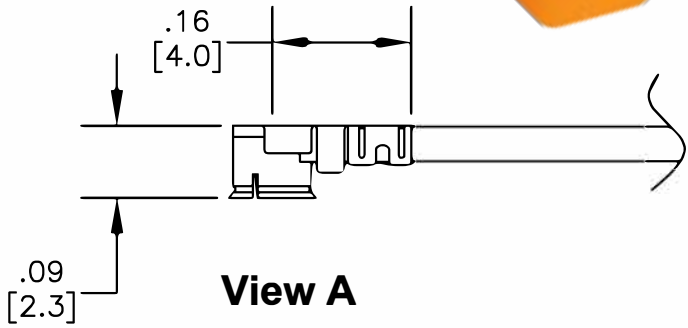

| COMPONENTS          | IMPEDANCE |
|---------------------|-----------|
| UMCX PLUG           | 50 OHM    |
| SMA FEMALE BULKHEAD | 50 OHM    |
| RG178B/U            | 50 OHM    |

| Standard Lengths |   |
|------------------|---|
| -6               | 6"  |
| -12              | 12"   |
| -18              | 18"   |
| -XXX             | Custom Length in inches<br>(24" Max Length) |

---

DWG TITLE  
**ET34956**

DES. CABLE ASSEMBLY, RG178B/U, UMCX PLUG  
TO SMA FEMALE BULKHEAD

---

|        |                |                 |           |        |      |
|--------|----------------|-----------------|-----------|--------|------|
| REV. - | FSCM NO. 53919 | CAD FILE 082411 | SCALE N/A | SIZE A | 2231 |
|--------|----------------|-----------------|-----------|--------|------|

---

**NOTES:**

1. UNLESS OTHERWISE SPECIFIED ALL DIMENSIONS ARE NOMINAL.
2. ALL SPECIFICATIONS ARE SUBJECT TO CHANGE WITHOUT NOTICE AT ANY TIME.
3. DIMENSIONS ARE IN INCHES [mm].
4. LENGTH TOLERANCE IS ± 1.5% OR 3/8", WHICHEVER IS GREATER.