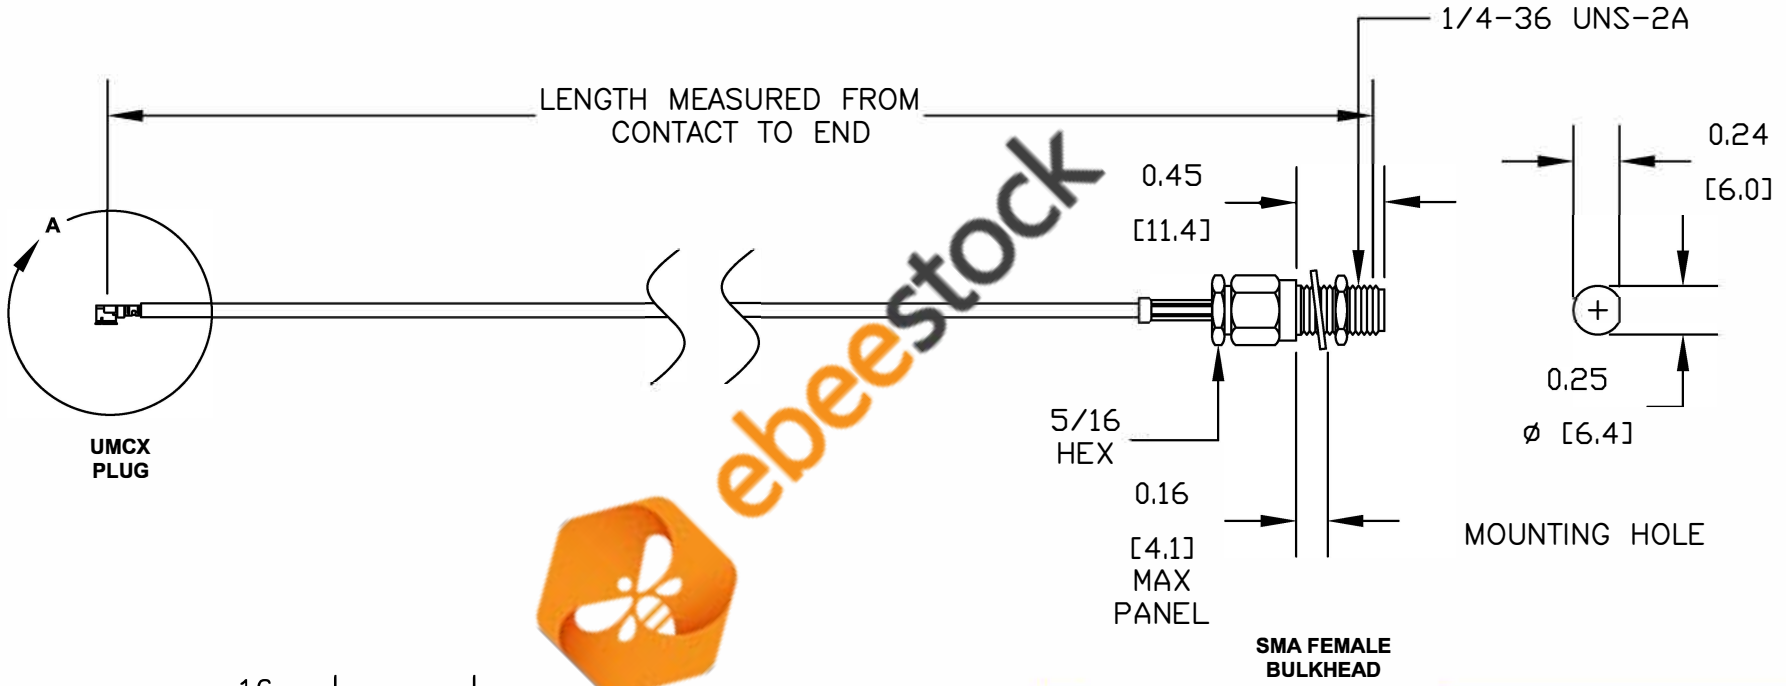

| COMPONENTS          | IMPEDANCE |
|---------------------|-----------|
| UMCX PLUG           | 50 OHM    |
| SMA FEMALE BULKHEAD | 50 OHM    |
| RG178B/U            | 50 OHM    |

| Standard Lengths |   |
|------------------|---|
| -6               | 6"  |
| -12              | 12"   |
| -18              | 18"   |
| -XXX             | Custom Length in inches<br>(24" Max Length) |

---

DWG TITLE  
**ET34956**

DES. CABLE ASSEMBLY, RG178B/U, UMCX PLUG  
TO SMA FEMALE BULKHEAD

---

|        |                |                 |           |        |      |
|--------|----------------|-----------------|-----------|--------|------|
| REV. - | FSCM NO. 53919 | CAD FILE 082411 | SCALE N/A | SIZE A | 2231 |
|--------|----------------|-----------------|-----------|--------|------|

---

**NOTES:**

1. UNLESS OTHERWISE SPECIFIED ALL DIMENSIONS ARE NOMINAL.
2. ALL SPECIFICATIONS ARE SUBJECT TO CHANGE WITHOUT NOTICE AT ANY TIME.
3. DIMENSIONS ARE IN INCHES [mm].
4. LENGTH TOLERANCE IS ± 1.5% OR 3/8", WHICHEVER IS GREATER.