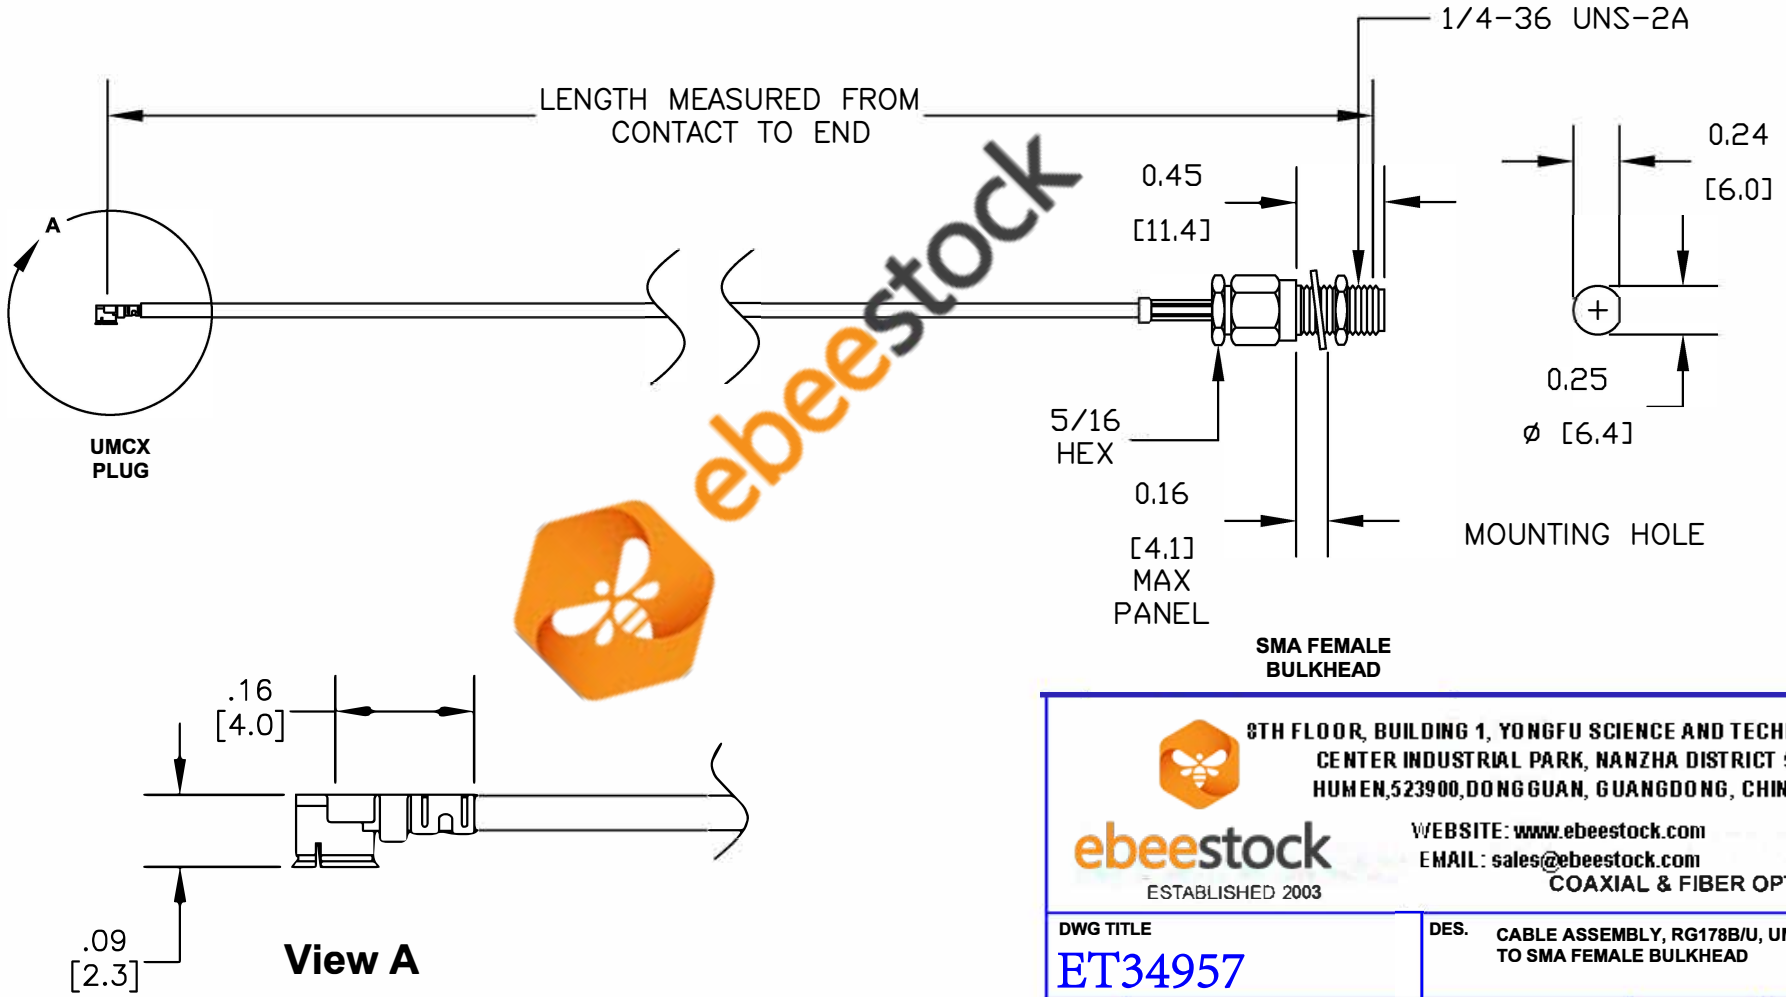

COMPONENTS	IMPEDANCE
UMCX PLUG	50 OHM
SMA FEMALE BULKHEAD	50 OHM
RG178B/U	50 OHM

Standard Lengths	
-6	6"
-12	12"
-18	18"
-XXX	Custom Length in inches (24" Max Length)

8TH FLOOR, BUILDING 1, YONGFU SCIENCE AND TECHNOLOGY CENTER INDUSTRIAL PARK, NANZHA DISTRICT 5, HUMEN, 523900, DONGGUAN, GUANGDONG, CHINA

ebeestock
 ESTABLISHED 2003

WEBSITE: www.ebeestock.com
 EMAIL: sales@ebeestock.com
COAXIAL & FIBER OPTICS

DWG TITLE	DES.
ET34957	CABLE ASSEMBLY, RG178B/U, UMCX PLUG TO SMA FEMALE BULKHEAD

REV. -	FSCM NO. 53919	CAD FILE 082411	SCALE N/A	SIZE A	2231
--------	----------------	-----------------	-----------	--------	------

NOTES:

- UNLESS OTHERWISE SPECIFIED ALL DIMENSIONS ARE NOMINAL.
- ALL SPECIFICATIONS ARE SUBJECT TO CHANGE WITHOUT NOTICE AT ANY TIME.
- DIMENSIONS ARE IN INCHES [mm].
- LENGTH TOLERANCE IS ± 1.5% OR 3/8", WHICHEVER IS GREATER.