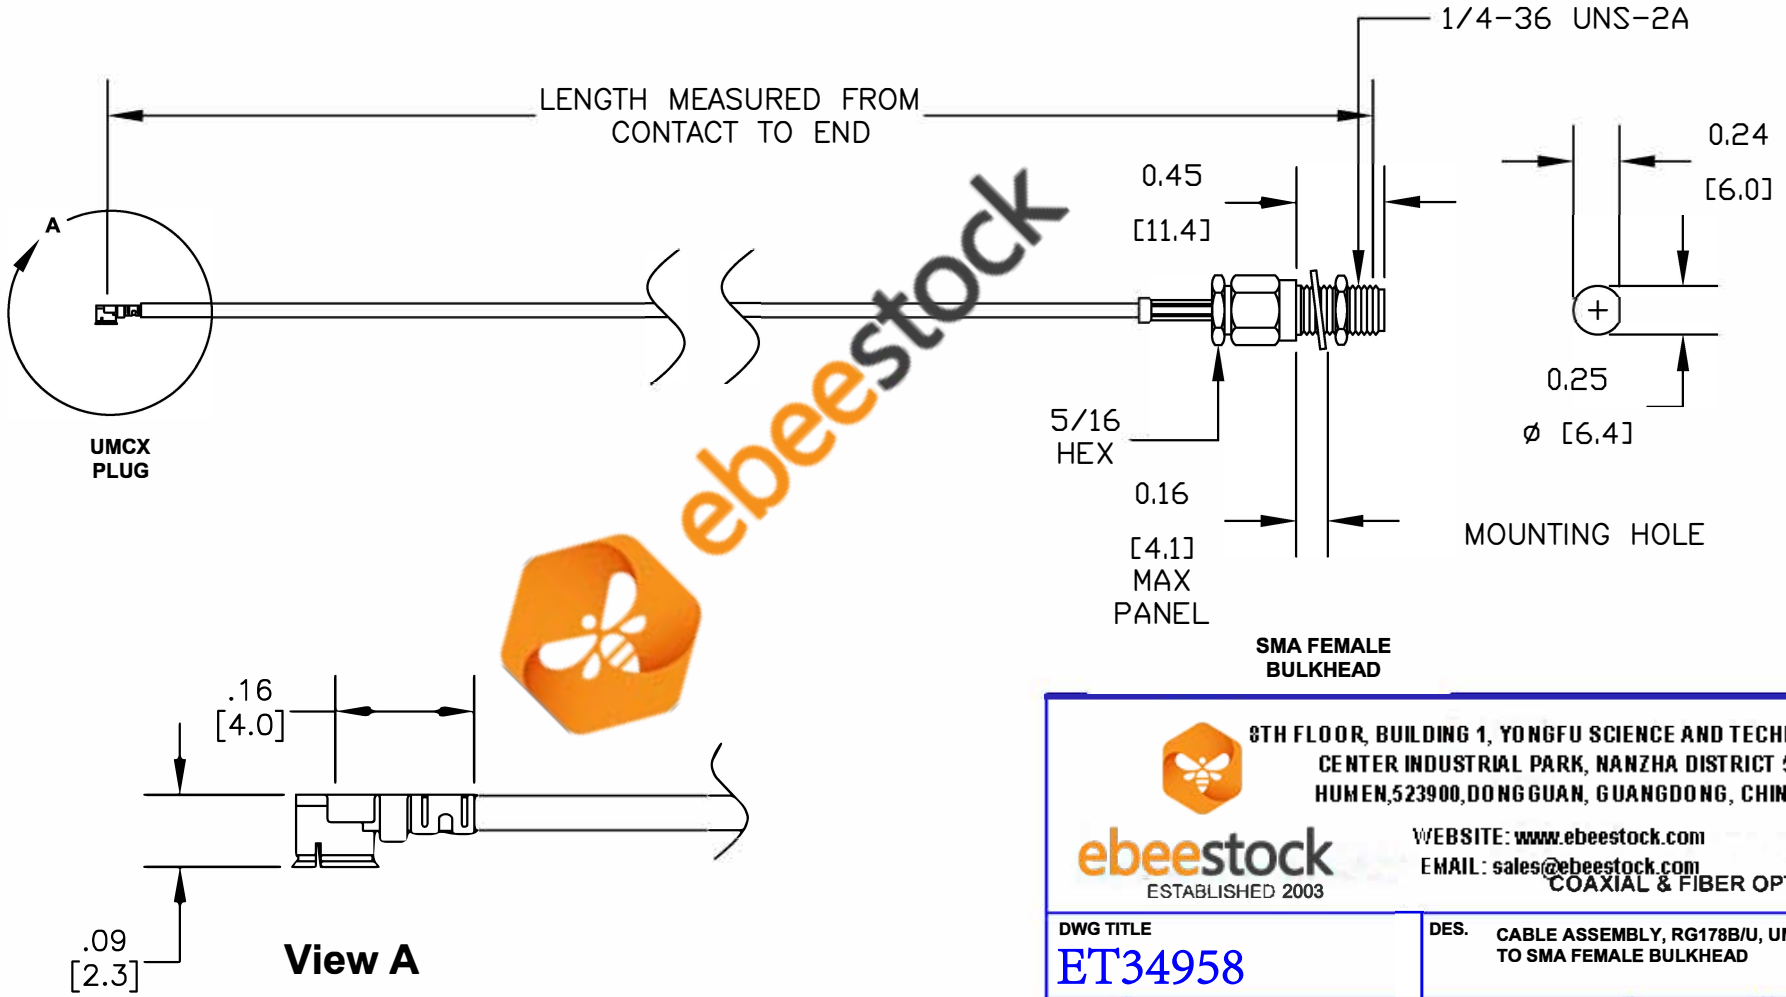

COMPONENTS	IMPEDANCE
UMCX PLUG	50 OHM
SMA FEMALE BULKHEAD	50 OHM
RG178B/U	50 OHM

Standard Lengths	
-6	6"
-12	12"
-18	18"
-XXX	Custom Length in inches (24" Max Length)

8TH FLOOR, BUILDING 1, YONGFU SCIENCE AND TECHNOLOGY CENTER INDUSTRIAL PARK, NANZHA DISTRICT 5, HUMEN, 523900, DONG GUAN, GUANGDONG, CHINA

WEBSITE: [www.ebeestock.com](http://www.ebeestock.com)  
EMAIL: [sales@ebeestock.com](mailto:sales@ebeestock.com)

COAXIAL & FIBER OPTICS

DWG TITLE <b>ET34958</b>		DES. CABLE ASSEMBLY, RG178B/U, UMCX PLUG TO SMA FEMALE BULKHEAD			
REV. -	FSCM NO. 53919	CAD FILE 082411	SCALE N/A	SIZE A	2231
<b>NOTES:</b> 1. UNLESS OTHERWISE SPECIFIED ALL DIMENSIONS ARE NOMINAL. 2. ALL SPECIFICATIONS ARE SUBJECT TO CHANGE WITHOUT NOTICE AT ANY TIME. 3. DIMENSIONS ARE IN INCHES [mm]. 4. LENGTH TOLERANCE IS $\pm 1.5\%$ OR 3/8", WHICHEVER IS GREATER.					